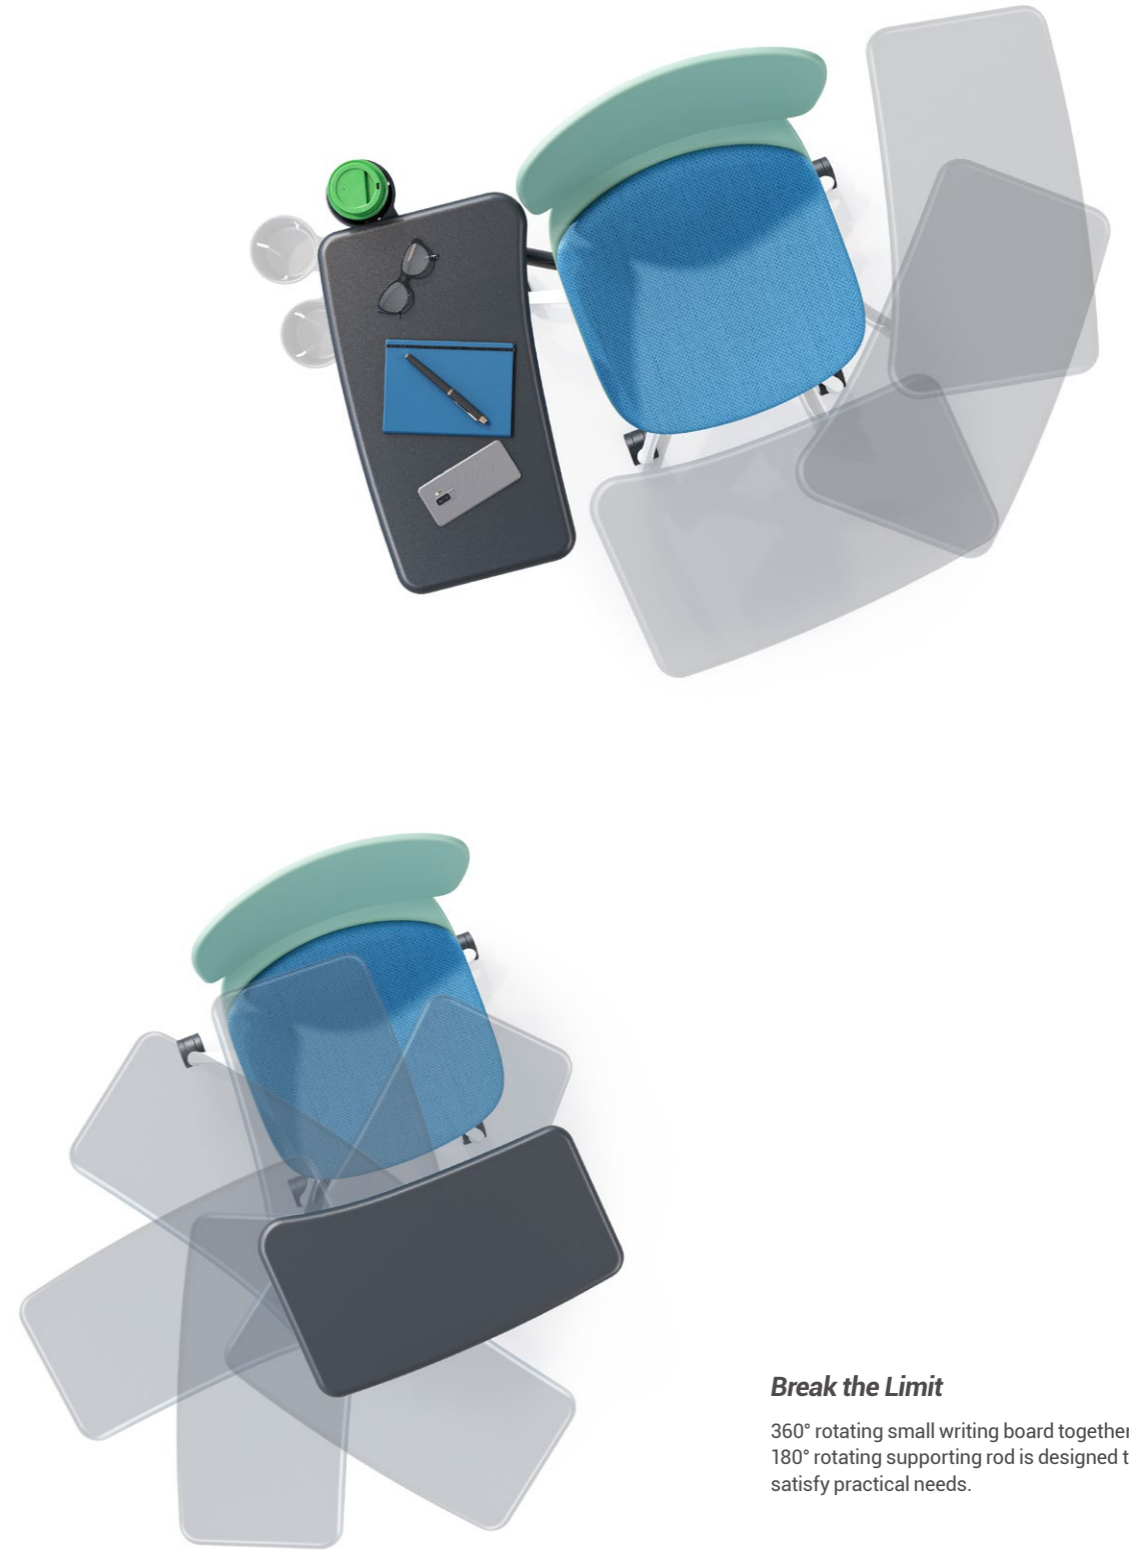

## ***A Charming Beauty***

The slim and long legs give Model a commanding presence, while the foam-made seat cushion shows its tenderness.

***Color Meets  
Comfort***

# Anything but Ordinary

Model can either harmonize with desks or simply stands alone as it can be configured with a writing board.

**Break the Limit**

360° rotating small writing board together with 180° rotating supporting rod is designed to satisfy practical needs.