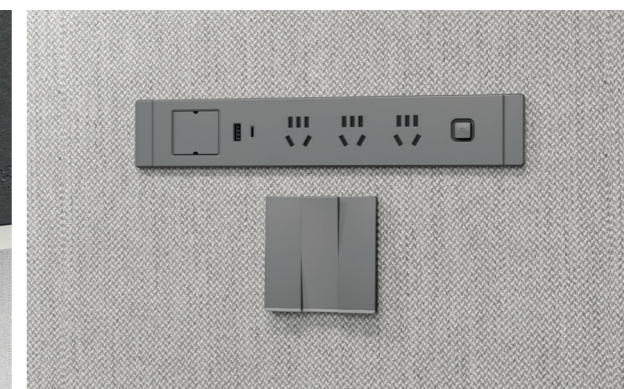

Eye-comfort lighting

4000K (color temperature) natural light LED ensures a comfortable lighting experience.

Convenient charging

100-230V/50Hz and 12V-USB adapt to most mainstream devices.

VERSATILE

A versatile capsule -limited space, unlimited inspirations.