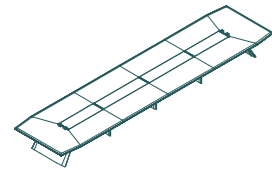

Meeting Table

ED77
W6600•D2000•H760(mm)
W8400•D2000•H760(mm)