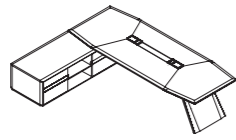

ED87L/R
W2400•D2050•H760(mm)