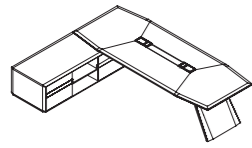

Executive Desk

ED88L/R
W3200•D2250•H760(mm)
W2800•D2250•H760(mm)