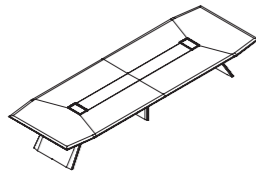

ED78
W4800•D1600•H760(mm)