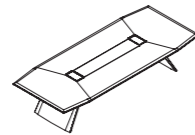

ED78
W3600•D1500•H760(mm)
W2800•D1200•H760(mm)