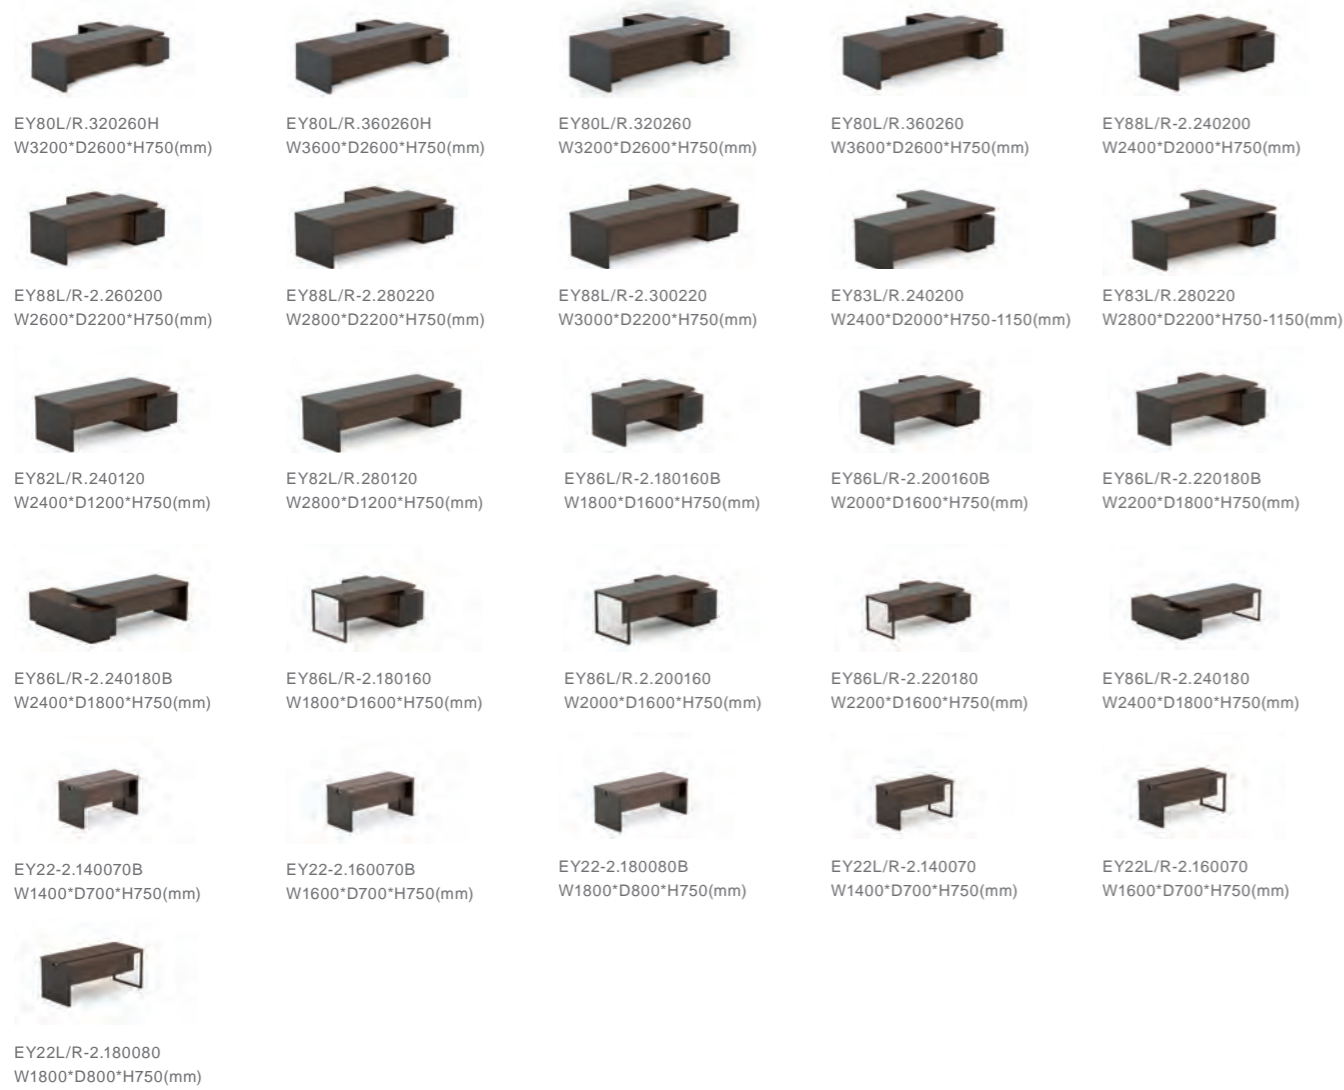

Specification

Desk