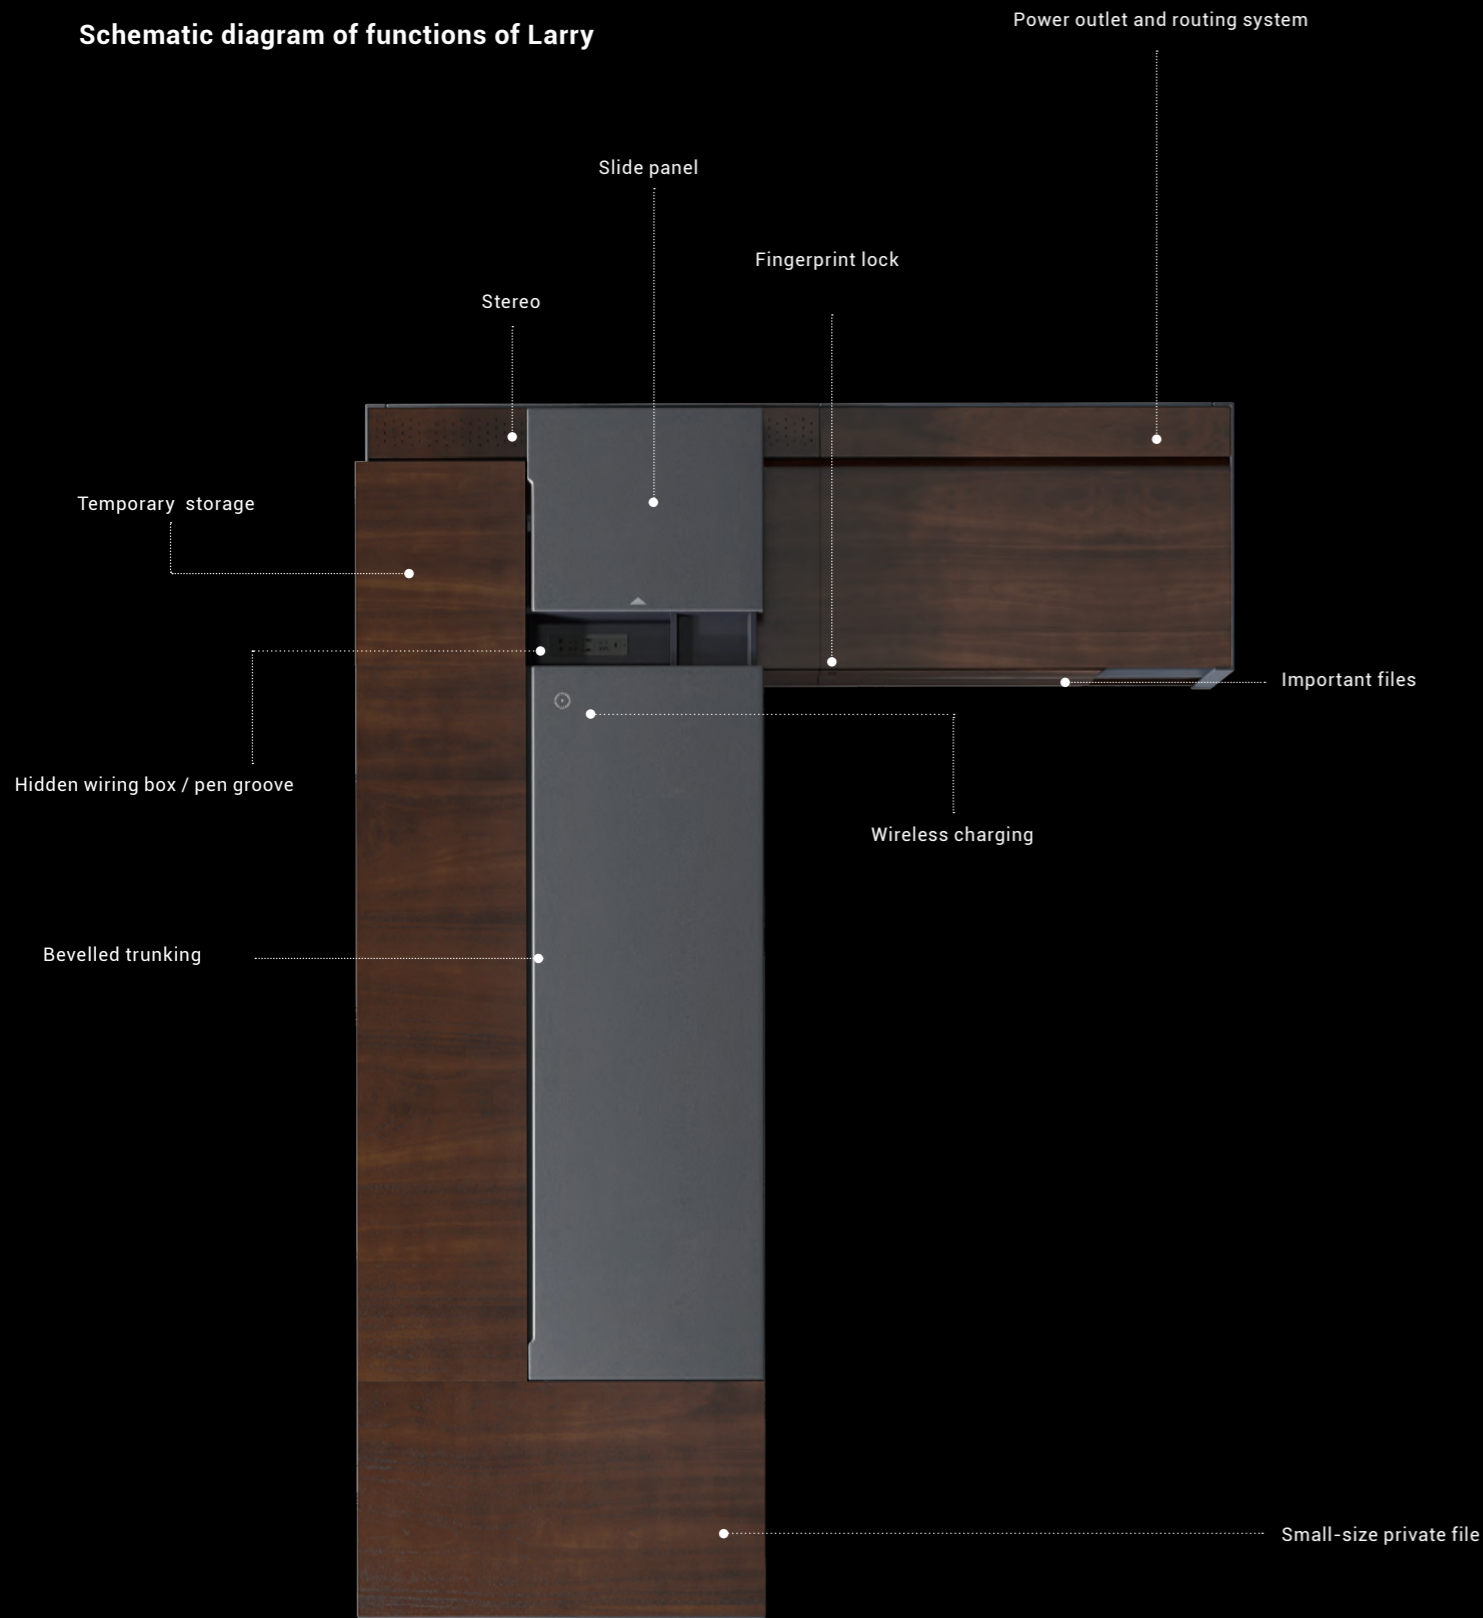

Schematic diagram of functions of Larry

In an era where everything is about maximizing profits, we have consistently revered and inherited the spirit of ingenuity. Larry adopts hardware from international brands: Austria Blum and German Hettich combined with atmosphere lamp, artistic mountain grain on back cabinet, glass, leather, and wood is perfect confluence, for every detail is essential for implementing perfection.