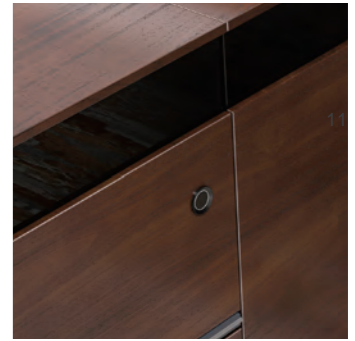

1. The side cabinet drawer is equipped with smart fingerprint lock for higher file security.

2. Under the sliding leather plate there are power socket, pen case, and wiring hole.

3. The large-capacity storage drawer is designed with a built-in double-layer leather pencil box.