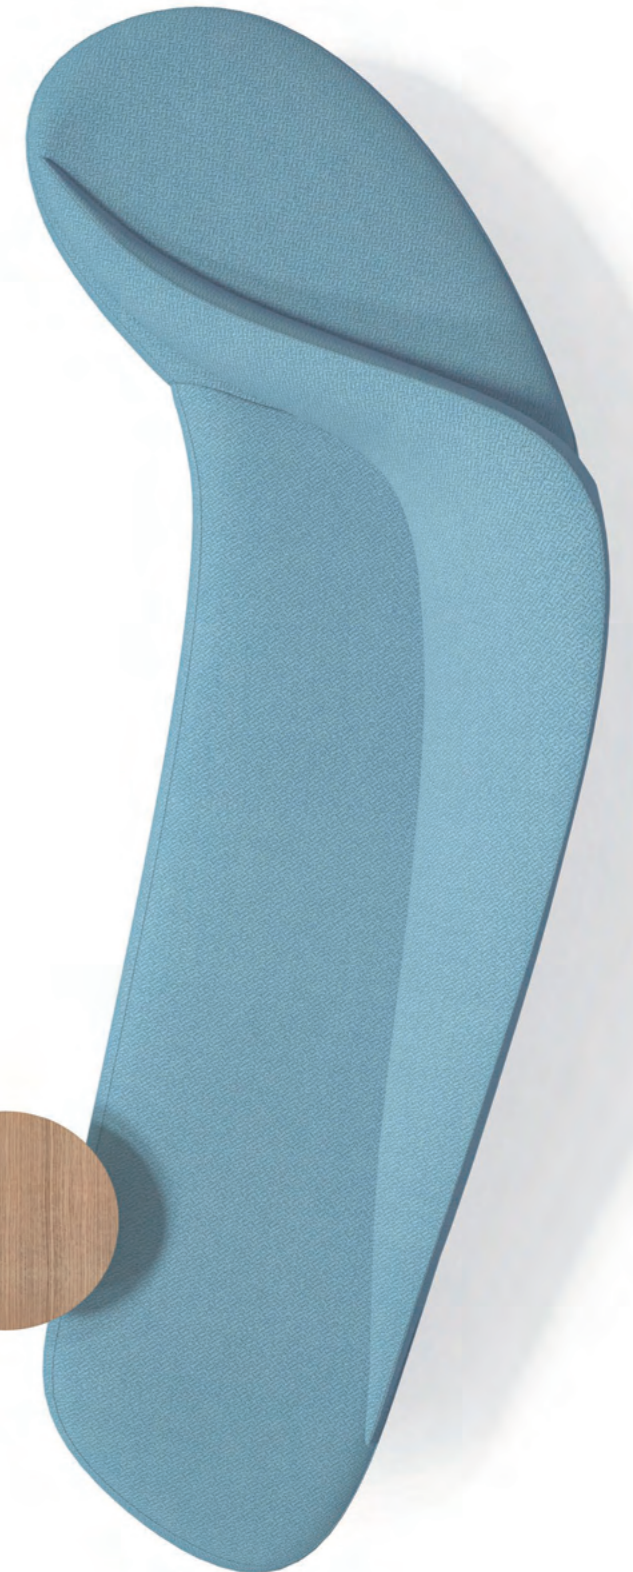

Backless island

Bench island

Stool island

Artistic Island

concise and
smooth

Colors from Nature

D series gets its inspiration from lush mountains, lucid waters, exuberant maple leaves, crystal blue sky, solemn dark nights... Chosen EPU leather and elastic hemp make every touch a pleasure.