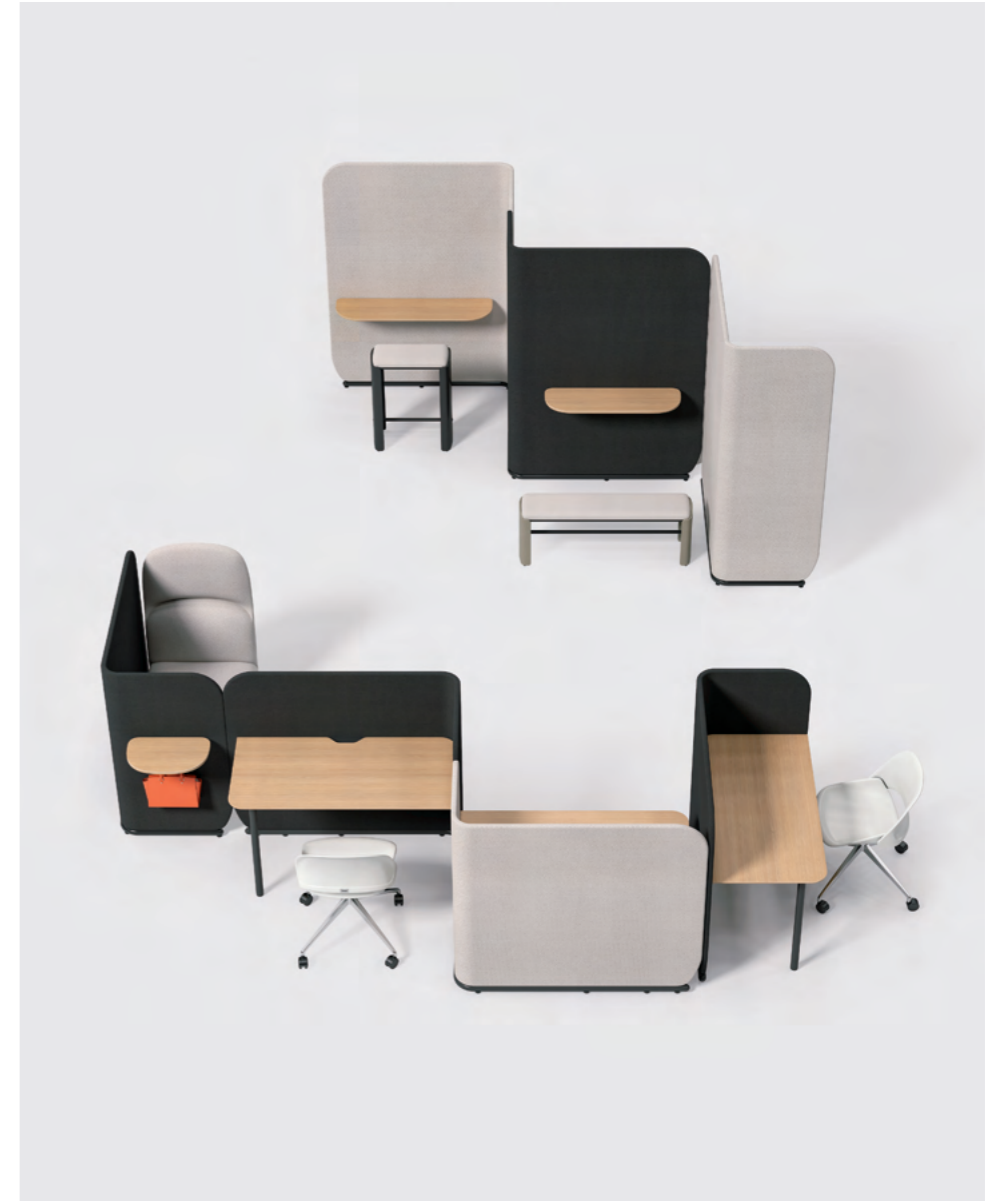

D1

"INSPIRATION
COMES OF
WORKING
EVERY DAY."

WORKSTATION

Flexibility of a workplace is like the eco-system of an island: with different natural elements to make it vibrant and rich. D series includes screens, tables, seatings, and other office facilities, which integrate working, communication, leisure and other working modes harmoniously, providing a healthy office ecosystem.