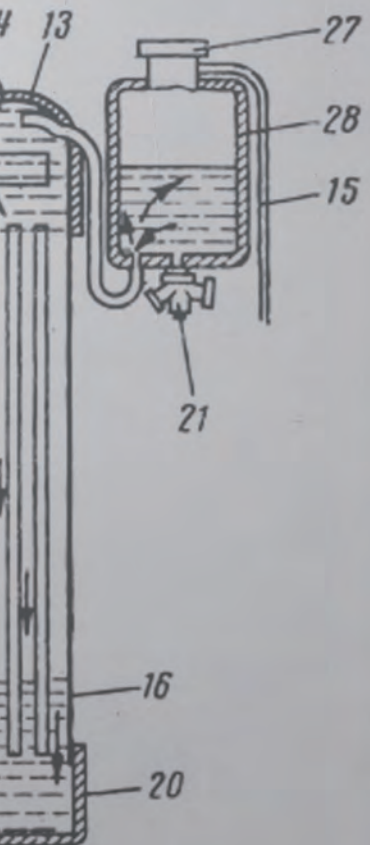

Smooth Like A Dolphin, No Excessive Connection

S-shaped backrest fits perfectly to the spine curve. The armrest and backframe are one-piece moulded without use of any adhesion and connectors, making the line elegant and structure more stable. The overall beauty ascends in a significant way.

Elegant as A Dolphin

Chanel Element Lumbar Support

The lumbar support is 92mm at its widest and 55mm at its narrowest. In addition to the strong support it offers, it is designed with trapezoidal grids inspired by the Chanel stitches, making spaces more stylish. Elastic fabric of various colors matches with leather, metal and other elements to show off your unique corporate ID.

Specification

CDP60TW
W575*D575*H865(mm)

CDP62TW
W575*D570*H875(mm)

CDP70PGW
W575*D575*H920(mm)

CDP66BW
W575*D575*H1025(mm)

CDP61TW
W575*D575*H865(mm)

CDP63TW
W575*D570*H875(mm)

CDP71GW
W575*D575*H920(mm)

CDP67BW
W575*D575*H1025(mm)

Material