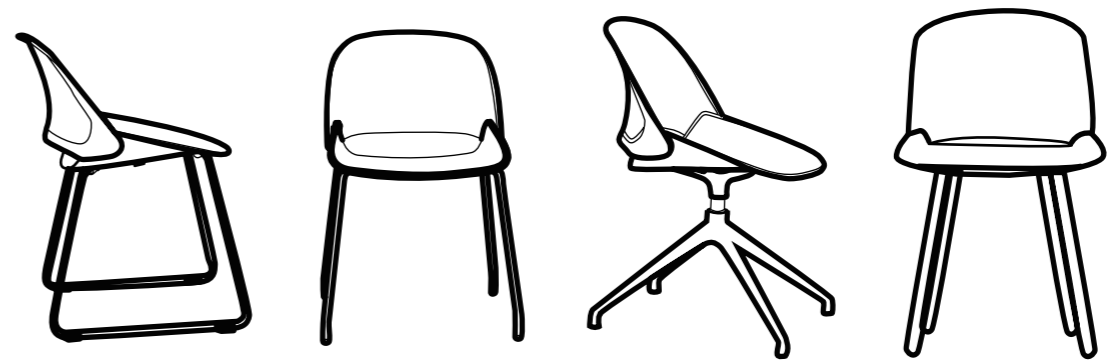

FABRIC LOUNGER CHAIR SERIES

Wooden Legs \ Tube Metal Legs \

Four-star Metal Legs

Plastic Framed Lounge Chair

In this complicated world, less is more, and a simplifying design would possibly bring another kind of pleasure.