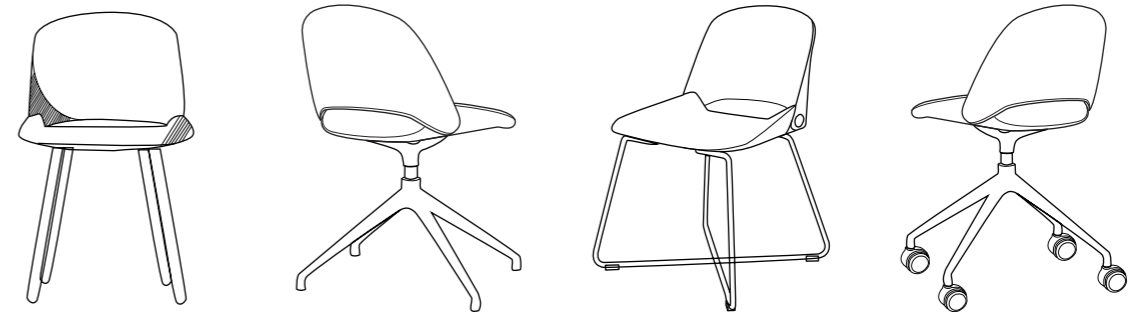

SOFA CHAIR SERIES

Wooden Legs \ Tube Metal Legs \ Four-star Metal Legs \
Four-star Legs with Casters

Fabric Lounger Chair

Wood interprets coziness, metal releases passion, and thin steel composes minimalism. The different materials allow your space to shift among various styles.