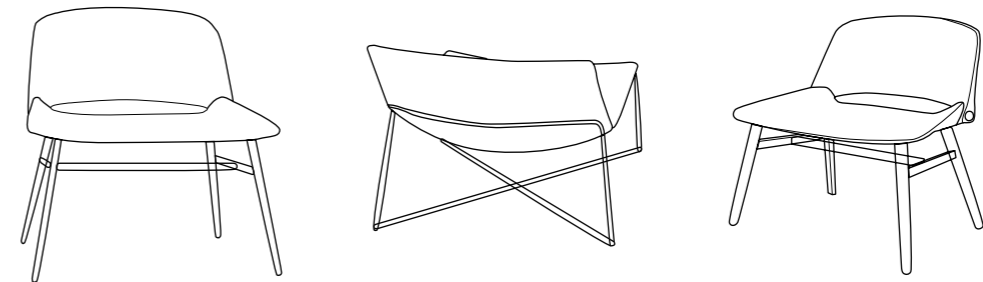

LOUNGE CHAIR

02	SD33.1.MR.G / SD33.1.YR.K
04	SD33.1.MR.G / SD33.1.YR.K
05	SD33.1.YR.M
06	SD33.1.MR.G
08	SD30.1.HF.S / SD33.1.MR.K
10	SD30.1.YR.G / SD30.1.MR.M
17	SD30.1.HF.L
18	SD30.1.HF.S
20	CDK14GS
23	CDK13GS
24	CDK17MS
26	CDK30PJ / CDK31PJ
27	CDK10GS
28	CDK11GS / CDK19GS
29	CDK19GS
30	CDK18MS

SOFA CHAIR SERIES

Wooden Legs \ Metal Legs \

Four-star Metal Legs

Lounge Chair

A sofa is cozy to sit in but cumbersome in size. A chair is convenient to move but lacks comfort. Ducky combines the merits of the two while abandoning their weaknesses. Ducky lounge chair relaxes you with its big and wide structure that provides a comprehensive support.

The cute duck beak shape of the chair adds a touch of amusement to the office space, and the 3cm ultra-thin cotton provides a high-level of comfort.

The fabric adopts ancient quilting craft with even density and interlaced lining, outlining the stereoscopic aesthetics.

MULTICOLOR

Removable and washable seat cushion with multiple colors to choose from, helping you avoid the annoyance with dirt.

BAR STOOL

Different heights, different horizons.

—
The round wood leg and metal tread of the H-shaped bar stool mix and match a hint of wildness. Empty yourself and enjoy the night with a few drinks.