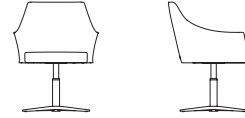

SF43.1.YR.S
SF43.1.MR.S
W680•D620•H860(mm)