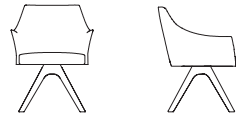

SF43.1.YR.M
SF43.1.MR.M
W680•D620•H860(mm)