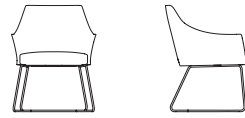

SF43.1.YR.G
SF43.1.MR.G
W680•D620•H840(mm)