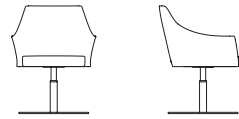

Combined ingeniously, it can be used anytime and anywhere.
Either for a little chitchat, or the afternoon reading, cozy and free.

Lounge Chair

SF40.1.YR
SF40.1.MR
W720•D730•H1030(mm)

SF41.1.YR
SF41.1.MR
W710•D640•H830(mm)

SF42.1.YR
SF42.1.MR
W690•D600•H830(mm)

SF43.1.YR.G
SF43.1.MR.G
W680•D620•H840(mm)

SF43.1.YR.M
SF43.1.MR.M
W680•D620•H860(mm)

SF43.1.YR.S
SF43.1.MR.S
W680•D620•H860(mm)

SF43.1.YR.Y
SF43.1.MR.Y
W680•D620•H860(mm)