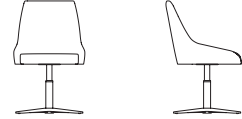

SF44.1.YR.S
SF44.1.MR.S
W540•D580•H880(mm)