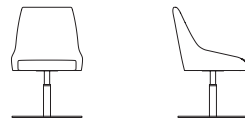

SF44.1.YR.Y
SF44.1.MR.Y
W540•D580•H880(mm)