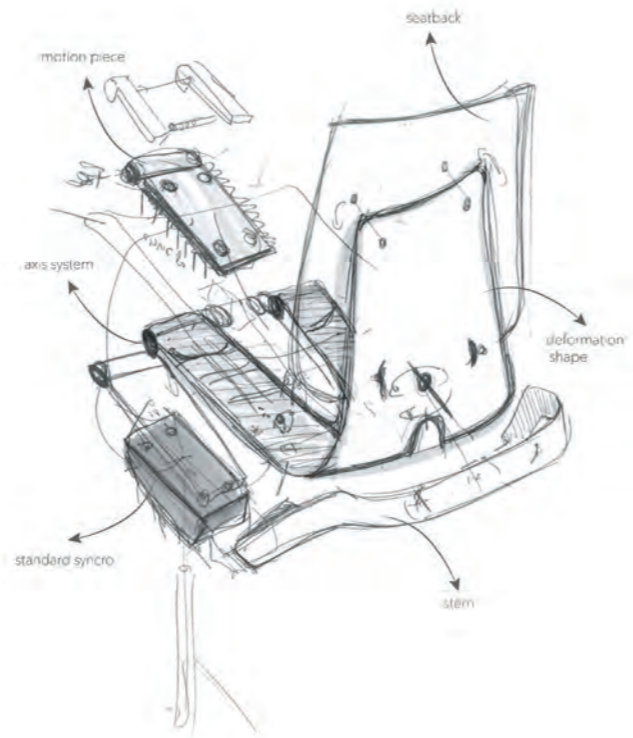

"If we say that beauty and practicability is the eternal theme of design, innovation is the bridge between them."

Alegre Design is a world-renowned design studio with various international design awards and 15 plus years of experience in design. In 2016, upon the invitation of Sunon, Mr. Andres Baldovi of Alegre initiated a cooperative project aiming to create a dynamic office chair. After 2 years of dedicated work, here comes this innovative and trendsetting Hip Chair, a chair integrating art with technology.