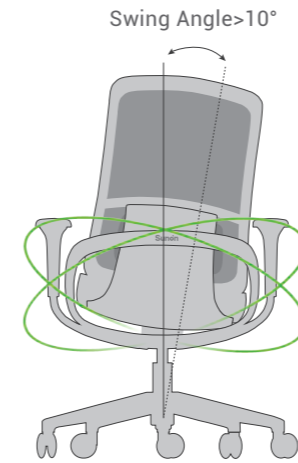

Winner of Gold A' Design Award

Hip Chair can dance! Just move your body.

Superb in Shape, Exquisite at Heart

ADC12 aluminum alloy structure builds up a tough body while smooth curves are flowing through every detail. The trapezoid back frame echoes with the lines in headrest and the beautiful butterfly-shaped lumbar support perfectly and practically fits the curve of human body. Other exquisite details such as beveled armrest and polished aluminum alloy five-star base best illustrate the industrial craftsmanship in it.

Hip, hip, hooray! Hip Hip-Chair!

You might have never noticed how constantly your sitting mode is changing. That is the freedom and dynamics one needs in work for immediate, personalized comfort. Hip-chair, with minimal swing angle of 10 degree in both left and right sides, guarantees instant response to your body, movement and posture.

Sit in Whatever Position You Like

The 4D armrest could get adjusted in multiple dimensions such as height, depth and direction, and provides firm support to your arms, which helps ease the pain in your neck and shoulders caused by continuous use of electronic equipment with your head down.

Height adjustable within the range of 75mm

Seat depth could be adjusted within the range of 50mm

Armrest

Height adjustable within the range of 60mm

Rotatable to left and right up to 20°

Movable to back and forth within the range of 35mm
Adjustable to left and right with in the range of 10mm