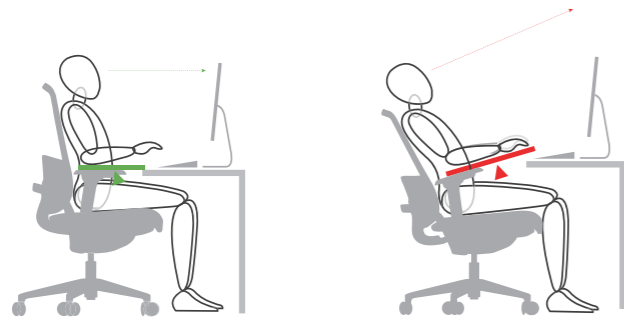

Sit in Whatever Position You Like

The 4D armrest could get adjusted in multiple dimensions such as height, depth and direction, and provides firm support to your arms, which helps ease the pain in your neck and shoulders caused by continuous use of electronic equipment with your head down.

Height adjustable within the range of 60mm

Rotatable to left and right up to 20°

Movable to back and forth within the range of 35mm

Adjustable to left and right with in the range of 10mm

One Chair, Multiple Experiences

Your sitting position changes as you shift among smart phone, table device and computer screen; meanwhile, your spinal curve varies when you adjust from sitting up straight, leaning against the back to communicating over a desk. In any of these circumstances, the smooth curve of Hip chair's backrest constantly and always conforms to your spine, ensuring a day of balance and comfort.

90°, for working concentratedly;

120°, for adjusting to a relaxed state.

Invisible Switch, Easy to Operate

The special adjust-by-wire mechanism in Hip Chair tactfully integrates the adjusting button to its appearance so that the adjustment of seat depth, height and tilting angle could be realized with one simple stretch.