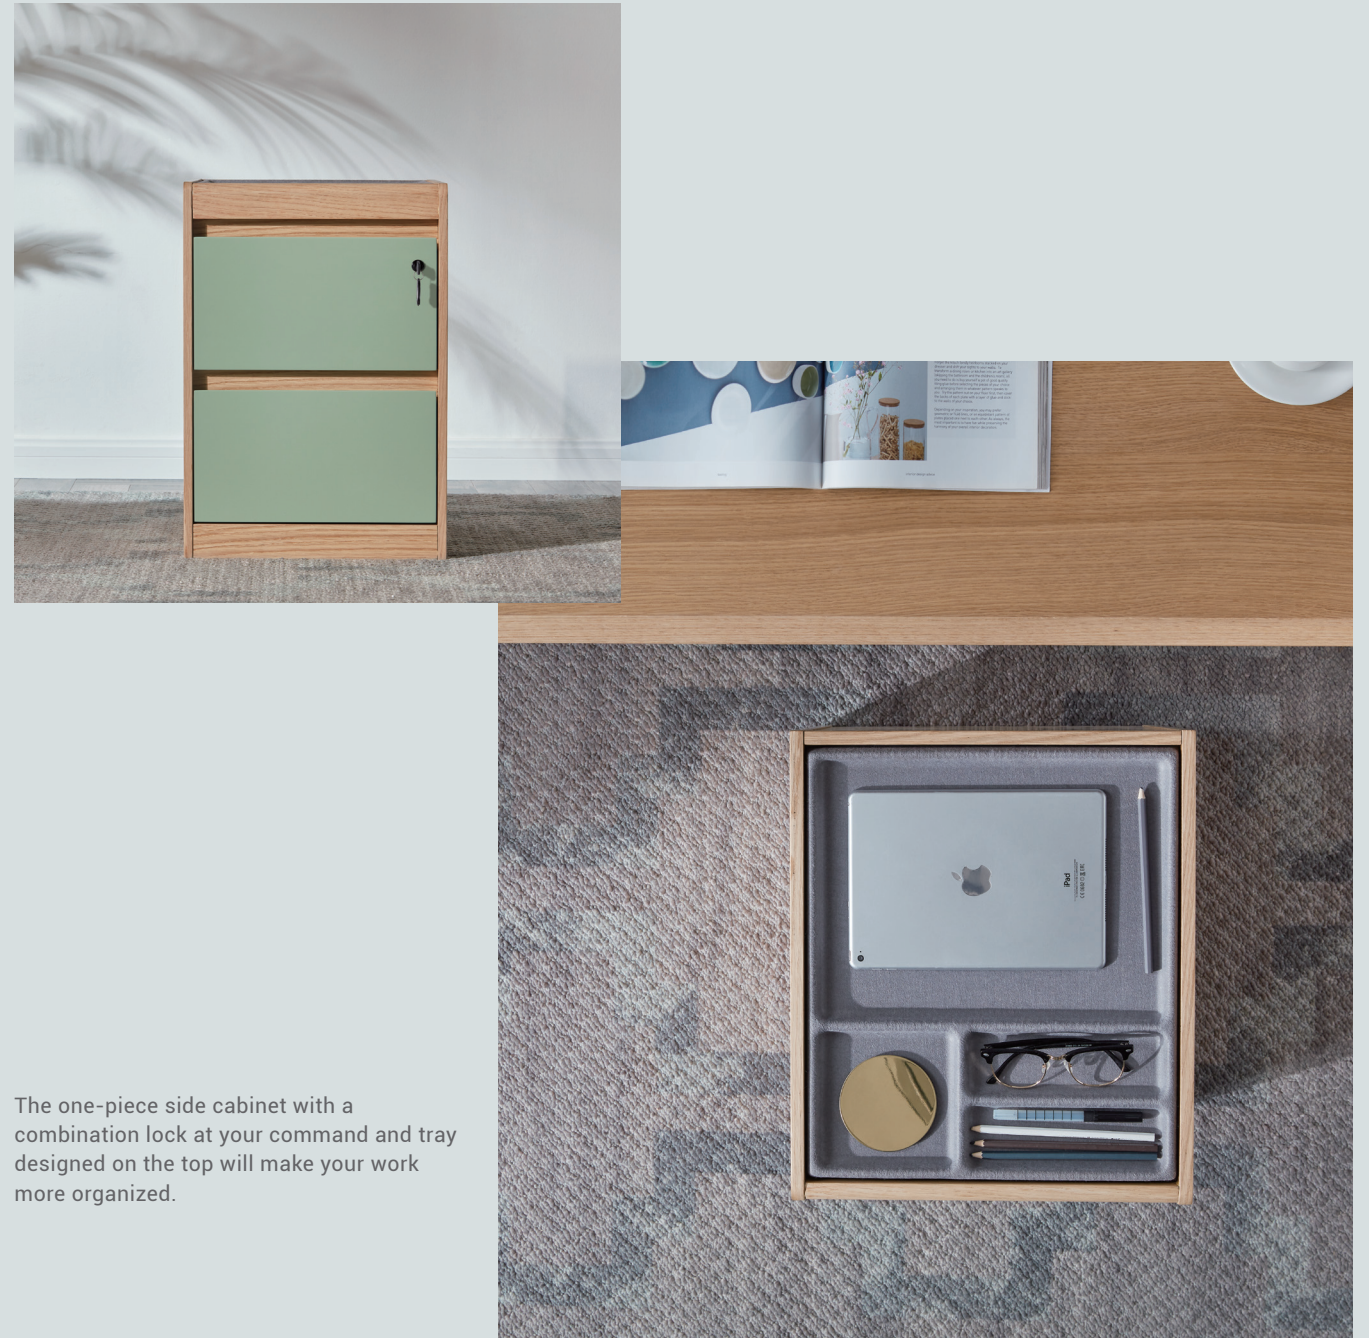

It never tries to attract attention by carrying out bold posture. Legs with smooth lines and concealed cable management devices, make it understated yet powerful.

The one-piece side cabinet with a combination lock at your command and tray designed on the top will make your work more organized.

The environment-friendly felt desk-mounted screen will create a new world for you. No matter for office working or communication, this space is all yours.

In a room filled with winter sunshine, there stands a high office desk, presenting the notion of minimalist aesthetic with the understated charm of burlywood.