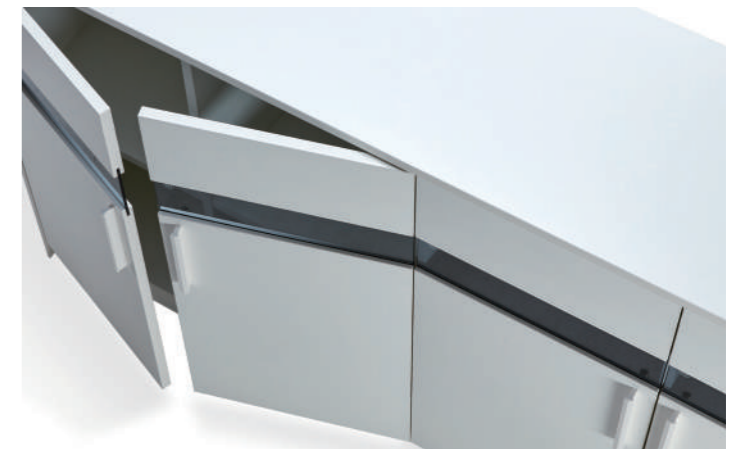

## Meticulous techniques, a surprise in your office

The combination of wood and fabric gives it a soft touch. The seamless binding techniques make the drawers and doors the same outside and inside. The 796mm\*396mm tray is suitable for storage and growing plants, making your office as sweet as your home.