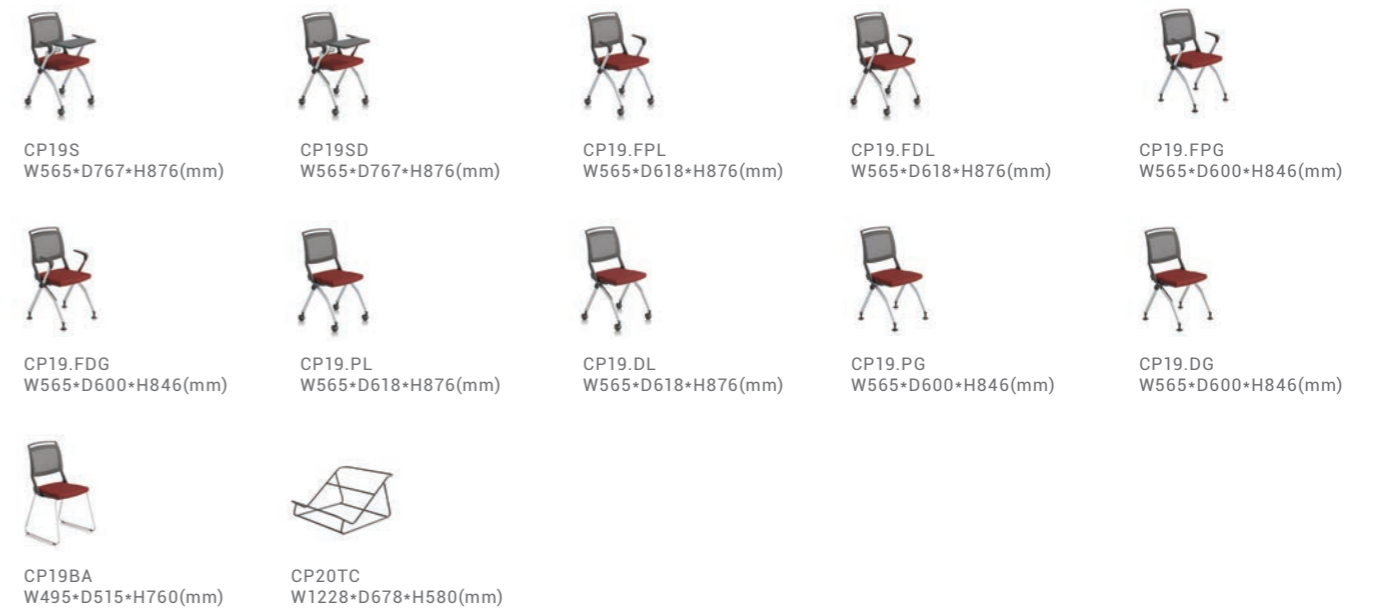

Product Specifications of Arms