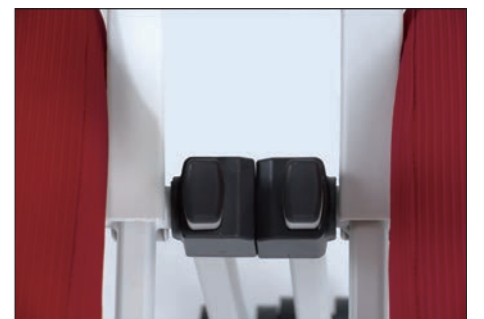

People can have discussions at this space. The S-shaped chair back line follows the natural spine curve to offer proper support to you back. The lumbar support is hollow to be more breathable. The flexible universal castor is equipped under feet for easy turning around. Let discussion and communication happen anytime, anywhere.