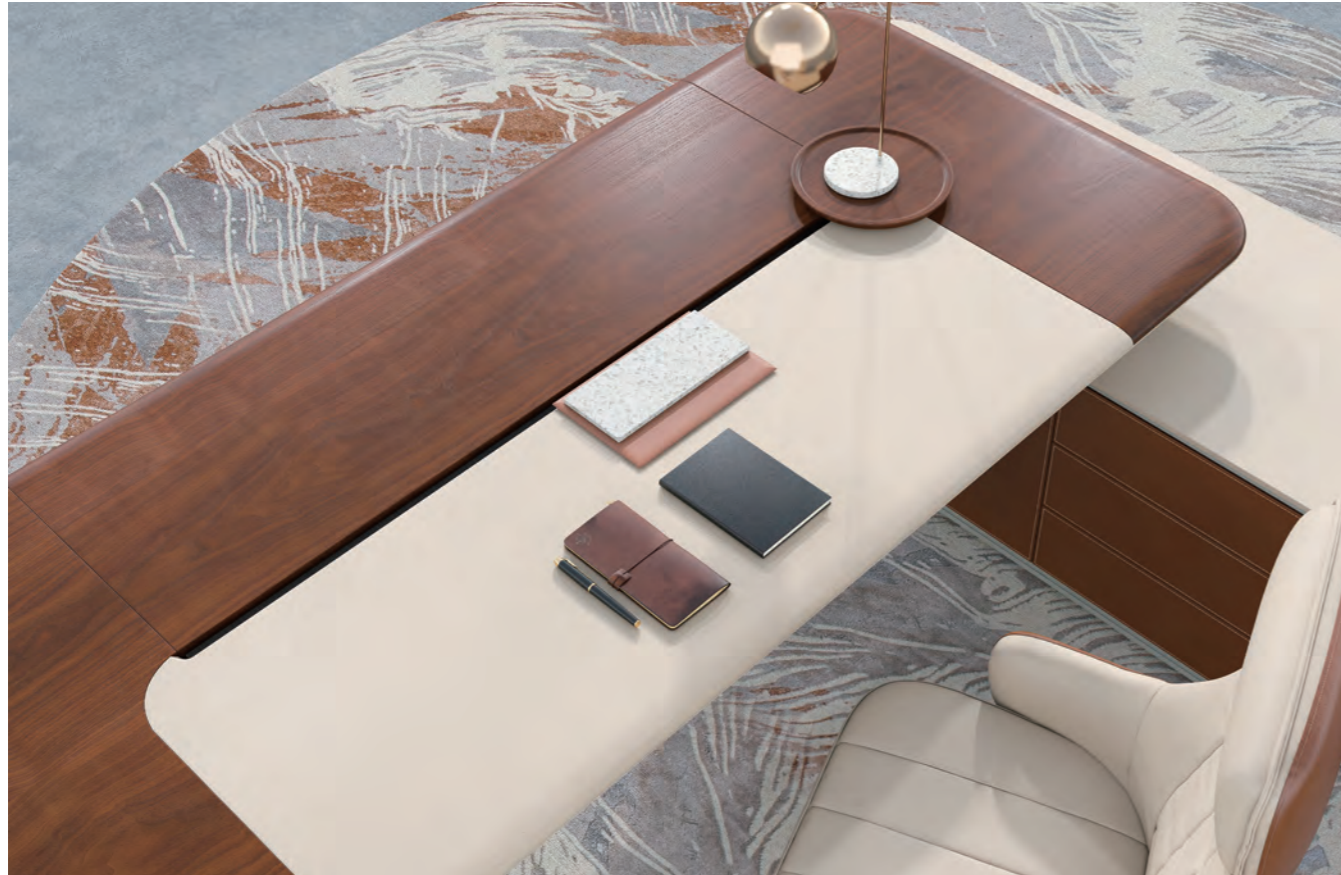

Under the Desk Top, A Whole New Vision.

Grafting old crafts with new technology, in addition to flowing lines and staggered structures, both internal and external functional configuration are strengthened.