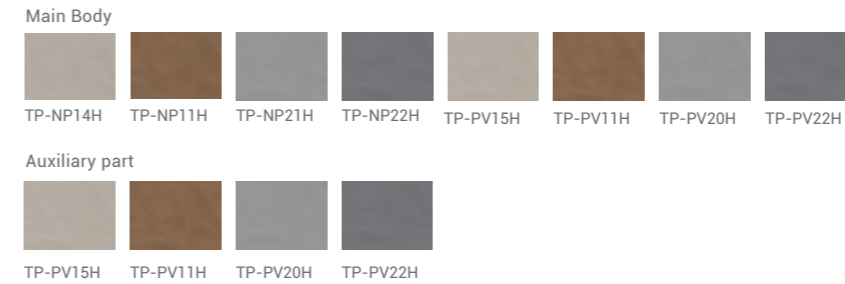

CTY80SC/SR
W662*D709*H1170(mm)

CTY60SC/SR
W662*D709*H1170(mm)

CTY70GC/GR
W662*D709*H1140(mm)

CTY71MC/MR
W662*D709*H1130(mm)

Product Material (ES whole series products)

Product Material (Fixed sets of sofas in ST series)