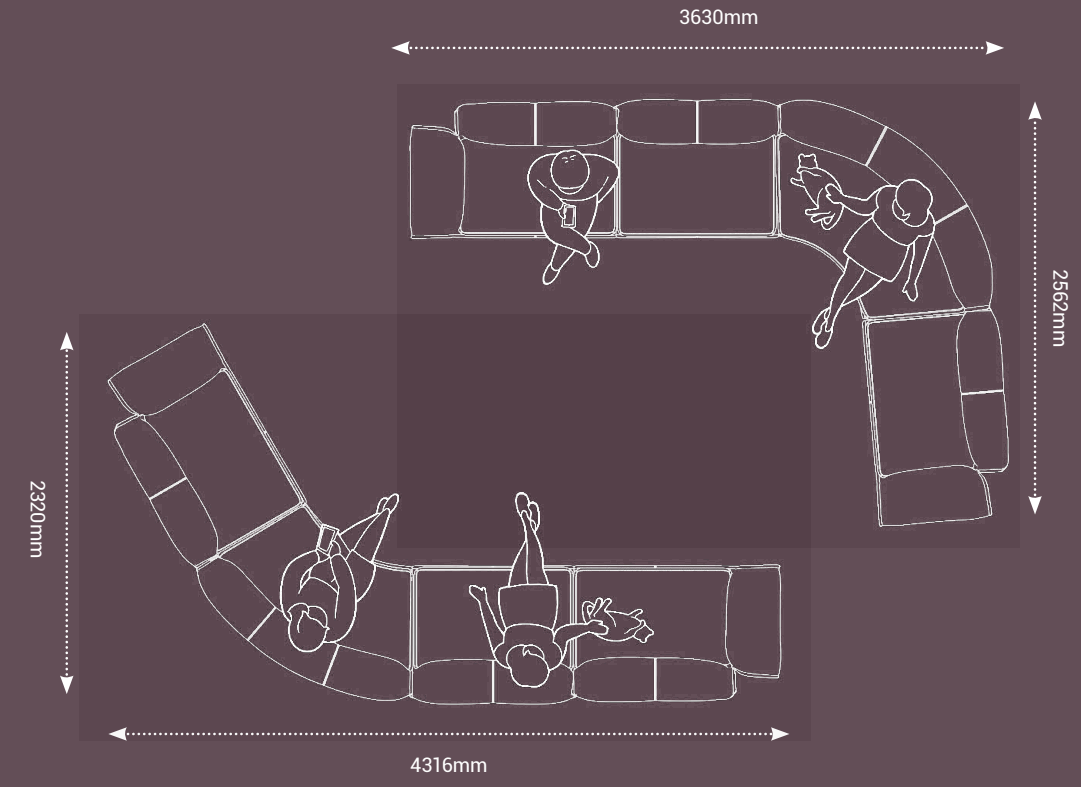

## Create Your Own Combination

I - Shaped Double

I - Shaped Triple

J-Shaped 90° Inner

J-Shaped 90° Outer

J-Shaped 60° Inner

J-Shaped 60° Outer

## Seamless Communication

Designed to support your back, waist, and hips, it relieves pressure as you sit.  
The 440mm backrest offers a comfortable lean with an unobstructed view.  
Enjoy easy conversation with just the right social distance in a space that inspires new ideas.