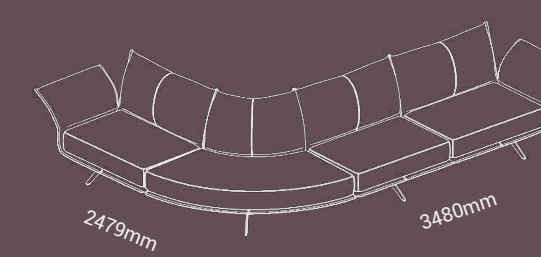

## Create Your Own Combination

I - Shaped Double

I - Shaped Triple

J-Shaped 90° Inner

J-Shaped 90° Outer

J-Shaped 60° Inner

J-Shaped 60° Outer

## Seamless Communication

Designed to support your back, waist, and hips, it relieves pressure as you sit.  
The 440mm backrest offers a comfortable lean with an unobstructed view.  
Enjoy easy conversation with just the right social distance in a space that inspires new ideas.