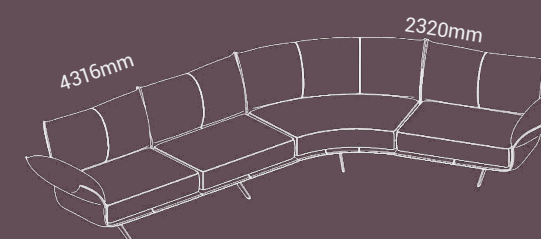

## Create Your Own Combination

I - Shaped Double

I - Shaped Triple

J-Shaped 90° Inner

J-Shaped 90° Outer

J-Shaped 60° Inner

J-Shaped 60° Outer

## Seamless Communication

Designed to support your back, waist, and hips, it relieves pressure as you sit.  
The 440mm backrest offers a comfortable lean with an unobstructed view.  
Enjoy easy conversation with just the right social distance in a space that inspires new ideas.