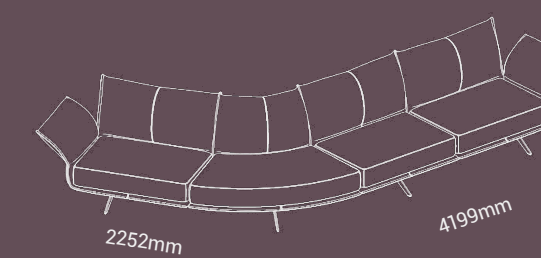

## Create Your Own Combination

I - Shaped Double

I - Shaped Triple

J-Shaped 90° Inner

J-Shaped 90° Outer

J-Shaped 60° Inner

J-Shaped 60° Outer

## Seamless Communication

Designed to support your back, waist, and hips, it relieves pressure as you sit.  
The 440mm backrest offers a comfortable lean with an unobstructed view.  
Enjoy easy conversation with just the right social distance in a space that inspires new ideas.