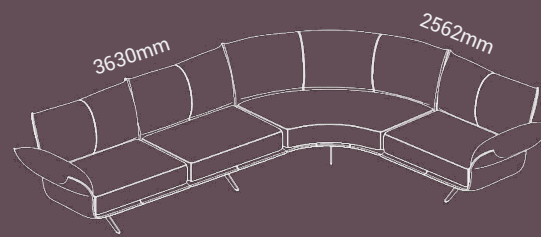

## Create Your Own Combination

I - Shaped Double

I - Shaped Triple

J-Shaped 90° Inner

J-Shaped 90° Outer

J-Shaped 60° Inner

J-Shaped 60° Outer

## Seamless Communication

Designed to support your back, waist, and hips, it relieves pressure as you sit.  
The 440mm backrest offers a comfortable lean with an unobstructed view.  
Enjoy easy conversation with just the right social distance in a space that inspires new ideas.