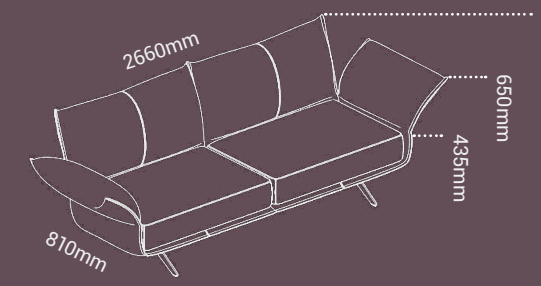

Whether it's sharing tea with friends or a casual business meeting, S11 space is inviting and comfortable, blending warmth with style.

① S-Shaped: Cloudy Walkway

② J-Shaped: Island Retreat

③ I-Shaped: Cozy Nook

## Create Your Own Combination

I - Shaped Double

I - Shaped Triple

J-Shaped 90° Inner

J-Shaped 90° Outer

J-Shaped 60° Inner

J-Shaped 60° Outer

## Seamless Communication

Designed to support your back, waist, and hips, it relieves pressure as you sit.  
The 440mm backrest offers a comfortable lean with an unobstructed view.  
Enjoy easy conversation with just the right social distance in a space that inspires new ideas.