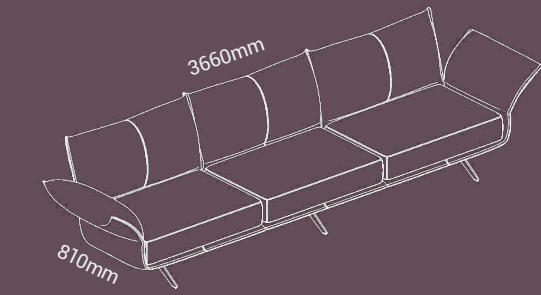

Whether it's sharing tea with friends or a casual business meeting, S11 space is inviting and comfortable, blending warmth with style.

① S-Shaped: Cloudy Walkway

② J-Shaped: Island Retreat

③ I-Shaped: Cozy Nook

## Create Your Own Combination

I - Shaped Double

I - Shaped Triple

J-Shaped 90° Inner

J-Shaped 90° Outer

J-Shaped 60° Inner

J-Shaped 60° Outer

## Seamless Communication

Designed to support your back, waist, and hips, it relieves pressure as you sit.  
The 440mm backrest offers a comfortable lean with an unobstructed view.  
Enjoy easy conversation with just the right social distance in a space that inspires new ideas.