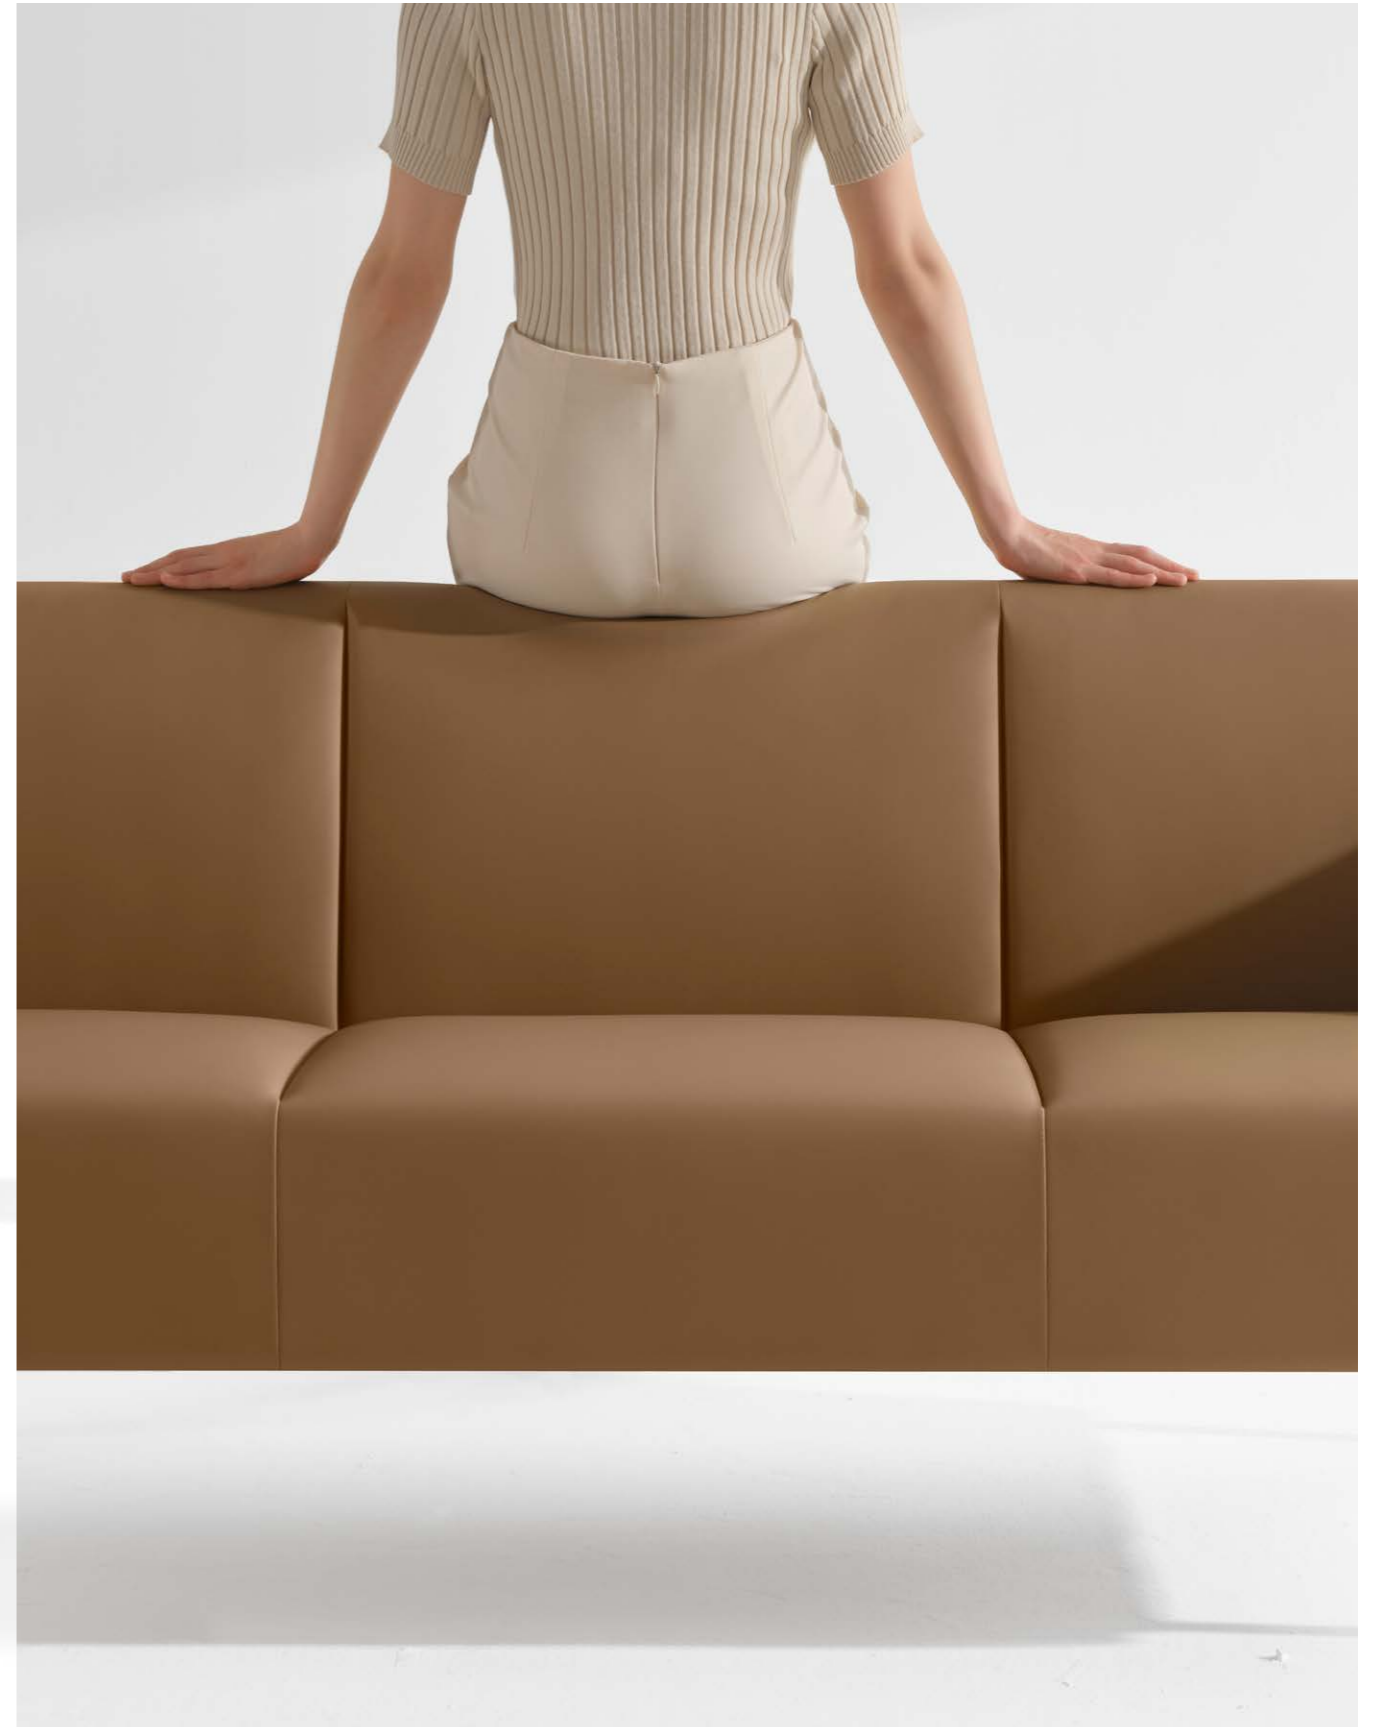

The FLOWER 5

Sitting-lying Supportive, An Elegant Silhouette

F5 sofa impresses you with superior comfortable sitting experience while leaning or lying down can further releases your body pressure; F5 sofa has graceful appearance and humanized specification, so that sitting and lying can be comfortably supported. The whole F5 collection is characterized by line aesthetics, so that users can enjoy an artistic and stylish atmosphere created.

Freeze the elegance of each stay.

Public waiting Spaces represent the first impression of a company. The Elegance sofa, with a covered profile and soft curve, brings a clear visual effect. It has become an ideal solution for waiting space, and visitors can feel the elegant temperament of space during a short stay.

An intriguing highlight in your space.

Elegant and light.

Foot fiber elegant, highlight the charm of white design, visual more transparent; 220mm height, sweeping machine unimpeded, easy to clean.

LINE & POWER