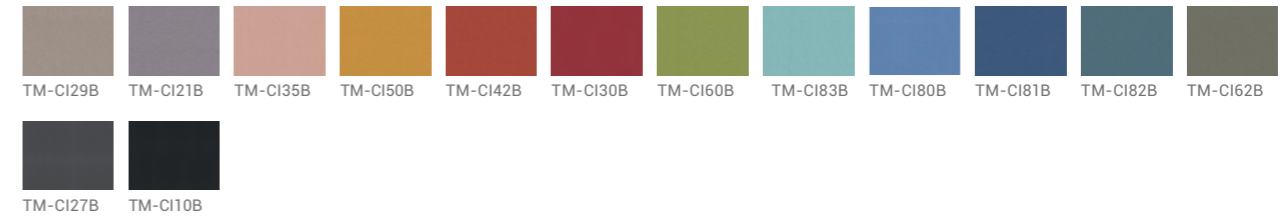

Six Armrests Overview

A variety of armrests for different scenarios and same comfort.

Specification

Material

Mesh Fabric

PVC

Metal Feet

Given that products may be updated constantly, no further notice will be given in regard of changes in specification, and the real product shall be considered as final.