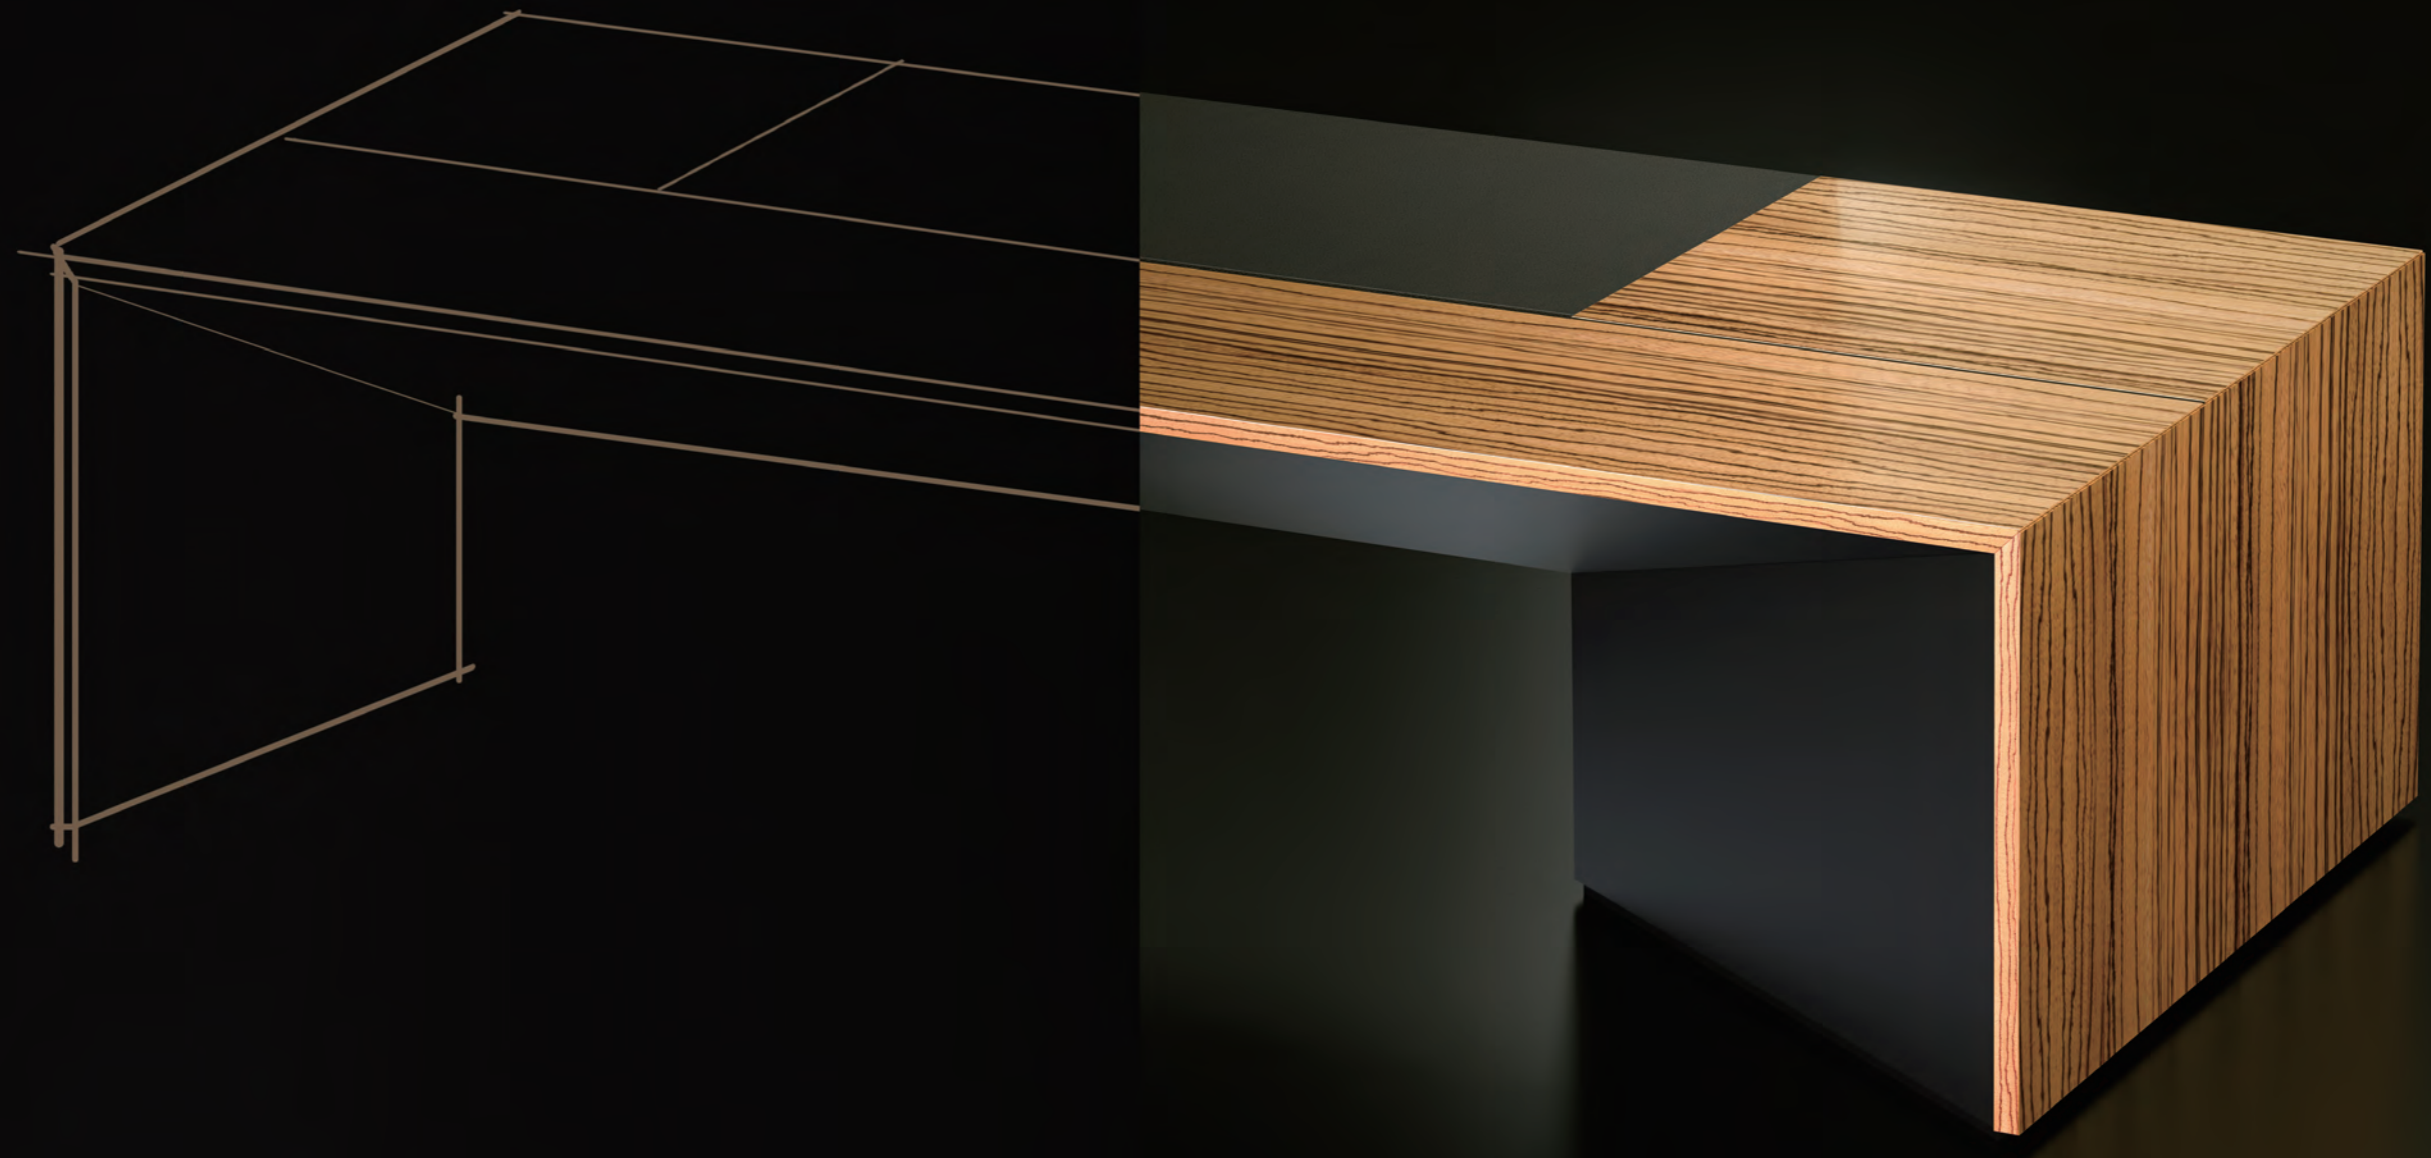

“STATUS Temperament”of Storage

In STATUS the storage space of one executive desk must also be full of sense of modern times and creativity. The creative design of combining drawer with small cabinet makes storage freer and more convenient and makes working more orderly and high-efficient.

Drawing table top, wiring channel

Wiring of table top

Storage function of side cabinet

The filing cabinet of STAUS fully considers the double functions of display and storage, Open-ended shelf is exhibited with books, or collected with red wine, or displayed one beloved model of racing car. All private articles can be separately hidden at the storage cabinet at both upper and lower end.