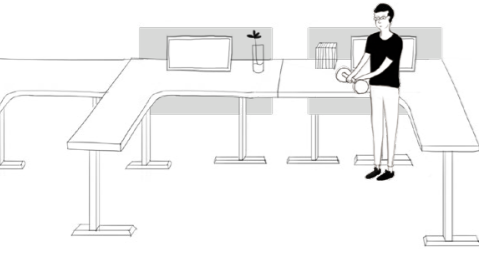

Synchronized lift of 3 legs; Grand desktop displays generosity.

Independent routing & partition screen: focus on work

A messy routing tends to distract your thinking, while a lift desk usually has a much more complicated routing system than regular desks. UP-one newly adopts hidden routing columns to provide a safe knee clearance. Screens are optional to build a semi-private environment for concentrated work.

L-shape lift desk

L-shape lift desk: foster flexible teamwork

As the business develops, an increasing number of projects are undertaken by teams. In this sense, the sit-to-stand desk is not only a fashion trend for the young but also a smart choice for health-chasers. Available in different combinations, UP1 easily accommodates to different spaces and team adjustments.