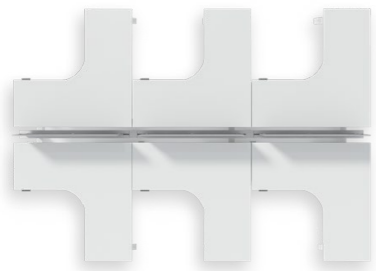

Synchronized lift of 3 legs; Grand desktop displays generosity.

Independent routing & partition screen: focus on work

A messy routing tends to distract your thinking, while a lift desk usually has a much more complicated routing system than regular desks. UP-one newly adopts hidden routing columns to provide a safe knee clearance. Screens are optional to build a semi-private environment for concentrated work.

Contemporary minimalist style steel frame

The lower frame of the lift desk uses cold-rolled steel, which is stable and durable. It is available in three colors: Matte White, Matte Black, Meteor Grey. Elegant colors together with lifting dynamics inject a slew of vibrancy to your space.