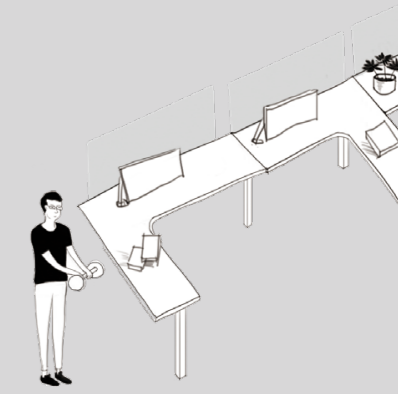

UP1- Initiate a sit-to-stand campaign

Duple smoothness