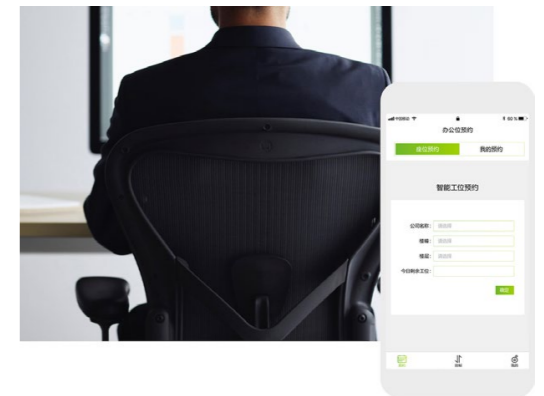

As an executive, Richard used to live a sedentary life. Now, he prefers to talk to employees while standing up; beside a dual-desk set, a document was passed to Tom and got stamped instantly; Lucy, who sits in front of an L-shape desk, got inspirations after doing some stretching exercises; Amber, who suffered a lot from neck pain before, found herself quite obsessed with the 120-degree lift desk.

Sit-to-stand working model, get rid of sub-health, and lead a new era of 5G working.

Dual-control system

Bring synchronized data and agile response

Hand-control via high definition LED screen; Mobile-control via smart APP, remote control within a distance of 10m. Synchronized data to reach designated height. Multi-level lift to bring a healthy body, and high productivity.