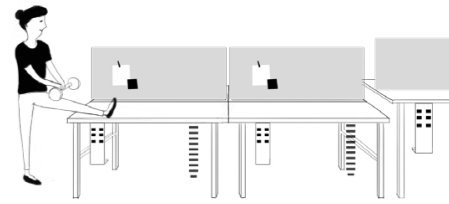

Sit-to-stand working model, get rid of sub-health, and lead a new era of 5G working.

Dual-control system

Bring synchronized data and agile response

Hand-control via high definition LED screen; Mobile-control via smart APP, remote control within a distance of 10m. Synchronized data to reach designated height. Multi-level lift to bring a healthy body, and high productivity.

3-level memory height

Set preferred heights for sitting and standing postures from now.

Silent lift

< 46 dB, minimize office noise and focus on work.

Reach within 13s

With a speed of 30-38mm/s, UP-one achieves the designated height within 13s, indulging you with a quick response.

Retreat upon obstacle

Automatic ascend or descend when there is an obstacle.

Sit-to-stand

Boost office health

Evidence shows a short-term standing helps to boost blood circulation, burn redundant calories, and foster the process of metabolism, while lengthy-standing increases risks of back pain and fatigue. As a result, it would be better for us to change our postures from time to time. UP-one lift desk reduces the sedentary period by 60% and facilitates transitions between sit and stand, thus ensures a healthy work style.