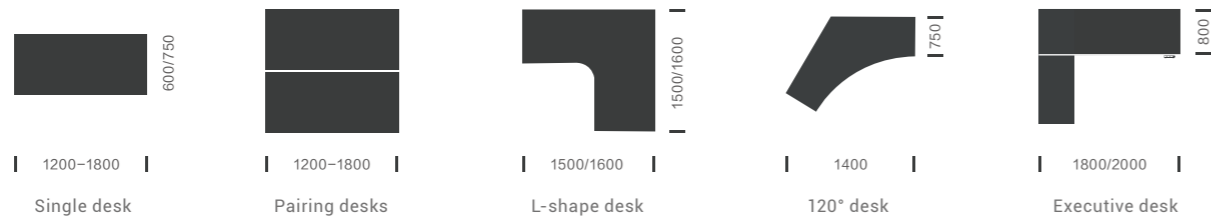

Standard worktops