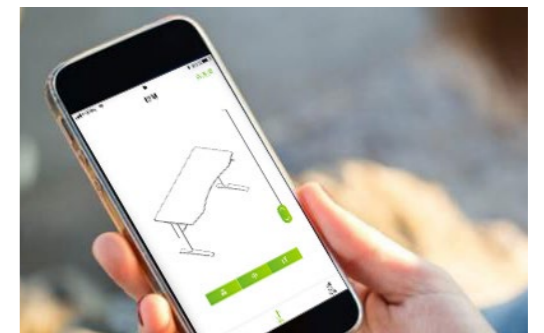

Sit-to-stand working model, get rid of sub-health, and lead a new era of 5G working.

Dual-control system

Bring synchronized data and agile response

Hand-control via high definition LED screen; Mobile-control via smart APP, remote control within a distance of 10m. Synchronized data to reach designated height. Multi-level lift to bring a healthy body, and high productivity.