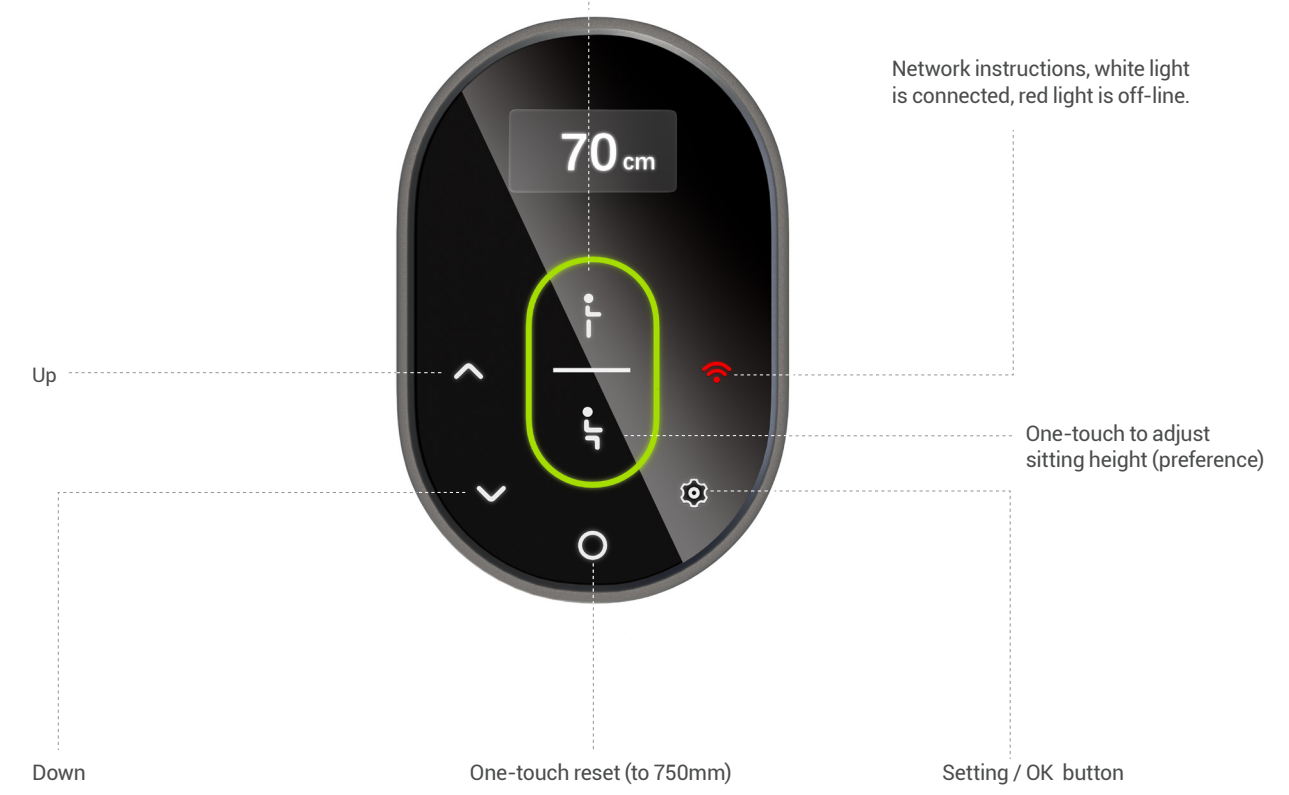

### Step 3

Pressing to lift to the set height, healthy working can be simply obtained.

The display area adopts OLED high-definition digital display screen, 360° visible without distortion; the touch area is a capacitive touch screen with sensing accuracy of up to 99%, making the operation clear at a glance and the response extremely fast and sensitive.

One-touch to adjust standing height (preference)

Up

Down

One-touch reset (to 750mm)

Network instructions, white light is connected, red light is off-line.

One-touch to adjust sitting height (preference)

Setting / OK button

### Leading the way Releasing "wire-free" space

The leading level of line management capability, with extra-wide line slots, achieves a super line overload up to 16 workplaces. With the use of serpentine tube and the bottom-up hidden alignment, there's no line interference but more spacious space under the desk.