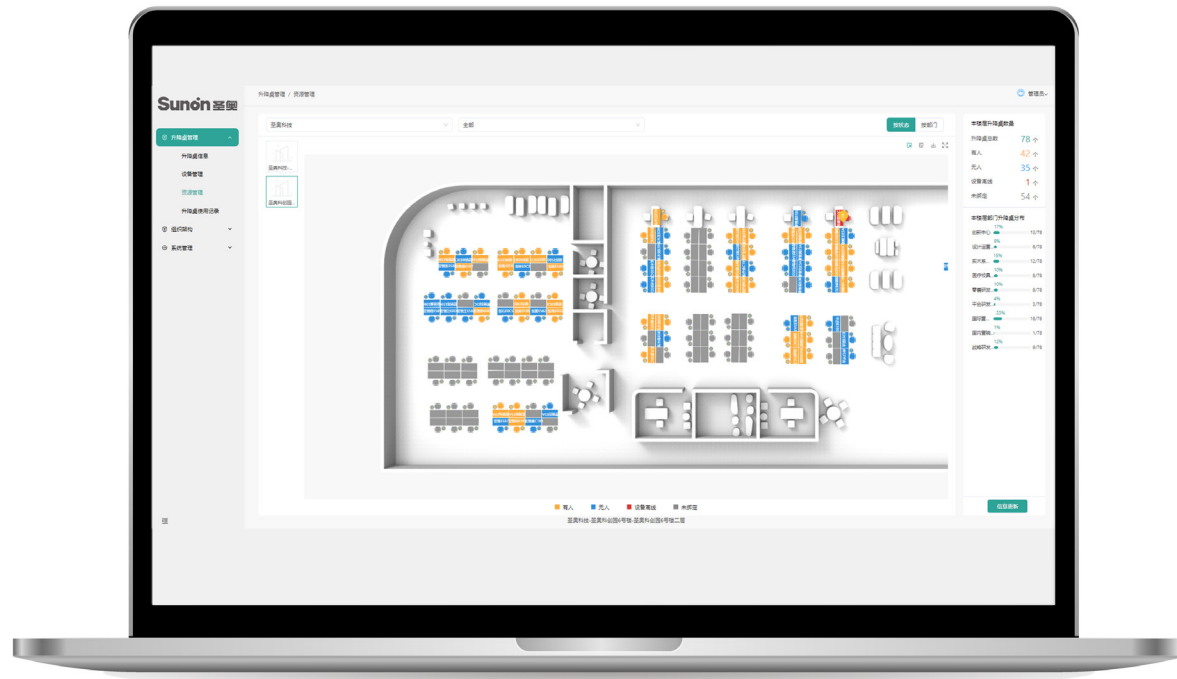

### Leading the way Releasing "wire-free" space

The leading level of line management capability, with extra-wide line slots, achieves a super line overload up to 16 workplaces. With the use of serpentine tube and the bottom-up hidden alignment, there's no line interference but more spacious space under the desk.

### Going beyond, Boundaryless of space

The leading level of line management capability, with extra-wide line slots, achieves a super line overload up to 8 workplaces. With the use of serpentine tube and the bottom-up hidden alignment, there's no line interference but more spacious space under the desk.