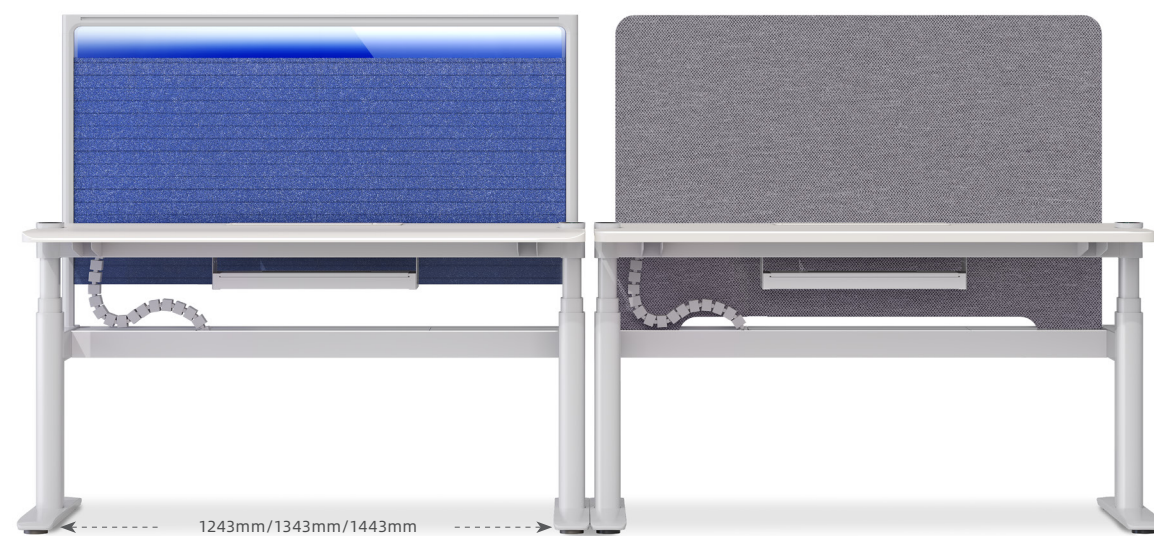

### Leading the way Releasing "wire-free" space

The leading level of line management capability, with extra-wide line slots, achieves a super line overload up to 16 workplaces. With the use of serpentine tube and the bottom-up hidden alignment, there's no line interference but more spacious space under the desk.

The integrated flip-top desk box provides a temporary power supply module. Plug and unplug at you will, always full of power.

Narrow spaces can also be handled with ease. The single desk configuration fits closely to the wall and extends to make the best use of every inch of space.