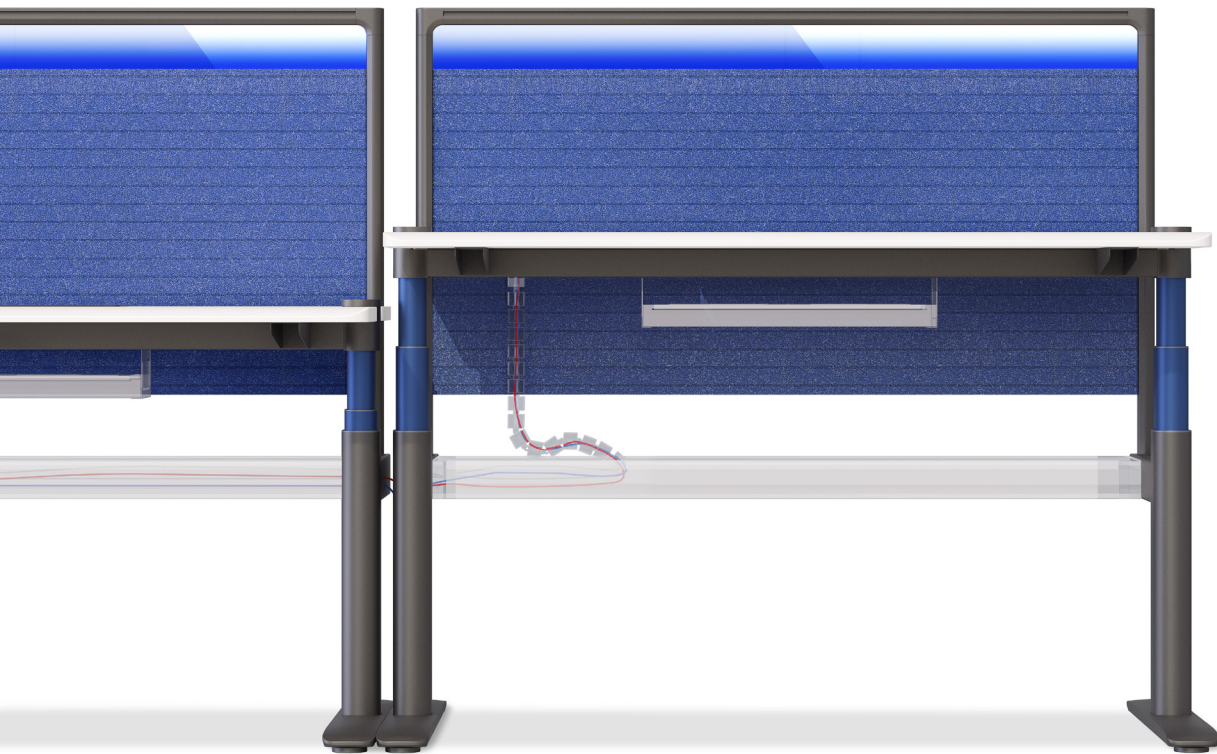

### Step 3

Pressing to lift to the set height, healthy working can be simply obtained.

The display area adopts OLED high-definition digital display screen, 360° visible without distortion; the touch area is a capacitive touch screen with sensing accuracy of up to 99%, making the operation clear at a glance and the response extremely fast and sensitive.

One-touch to adjust standing height (preference)

Up

Down

One-touch reset (to 750mm)

Network instructions, white light is connected, red light is off-line.

One-touch to adjust sitting height (preference)

Setting / OK button

### Leading the way Releasing "wire-free" space

The leading level of line management capability, with extra-wide line slots, achieves a super line overload up to 16 workplaces. With the use of serpentine tube and the bottom-up hidden alignment, there's no line interference but more spacious space under the desk.

The integrated flip-top desk box provides a temporary power supply module. Plug and unplug at you will, always full of power.

Narrow spaces can also be handled with ease. The single desk configuration fits closely to the wall and extends to make the best use of every inch of space.