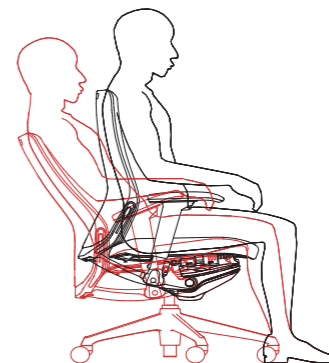

**Hidden Waist support,
protect your backbone softly**

According to the ergonomic research and medical analysis, we set waist support between the 3rd and 5th section of backbone, which will release the burden of your body and prevent occupational disease.

**Synchronism tilting auto-adjustable mechanism
Seat slides following your body tilting.**

Synchronism tilting auto-adjustable mechanism will adjust supporting force according to different weights.

**Chair back design,
conform to curvature of backbone.**

118, the angle makes people most comfortable
and most free, provides 8-hour health care.

**Smoothly up and down,
freely chair height adjusting.**

Powder coated gas lift with steel material
inside, reduces the friction, and freely
locates your chair at comfortable height.

Seat Cushion

Will disperse and release your weight pressure to vein in legs.

Advanced mesh

With 3D-mesh-tighten technique, curved chairback perfectly fits for your back, and is more durable.

Specification