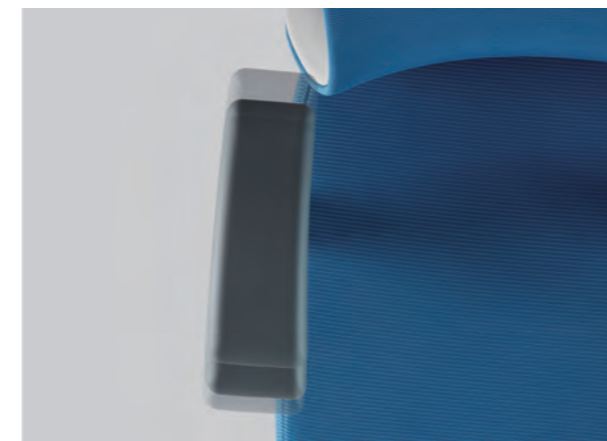

Smart Mechanism to Keep Natural Gestures

Armrest leftward-rightward adjustment range: 0-20mm

Make sure your upper arms are parallel to your spine and your elbows are at a right angle, so that both shoulders are relaxed during noon nap.

Armrest height adjustment range: 0-100mm

The armrest can be adjusted based on your postures to offer efficient support.

Armrest forth-back adjustment range: 0-30mm

You can adjust the position of the armrest for more comfort in your elbow, shoulder, and neck.