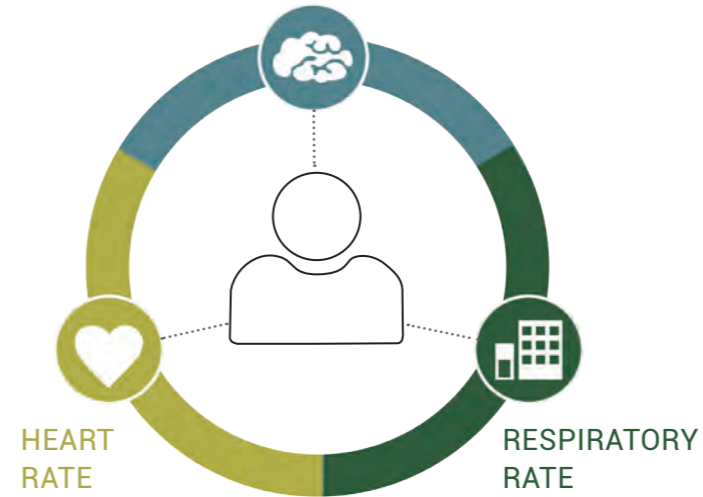

Smart Control over Mobile Phone

You can download Smart Chair application and scan the QR code to connect to the chair, and your sitting data can be recoded online.

Smart Chip with Easy Control

Sitting Gesture Alarm&Biological Index Monitoring

Smart Monitoring for Your Health

With an inductive function, it serves as a health keeper who monitors your real-time blood pressure, heart rate, and respiratory rate.

Smart Chip, A Healthy Gesture Reminder

When the posture is harmful to your health, the seat will send out vibration to remind you to correct the posture!

Mental Stress Monitoring

Use Instructions

Download Smart Chair app and scan the code on the chair for connection; or push the button on the chair for blue tooth connection